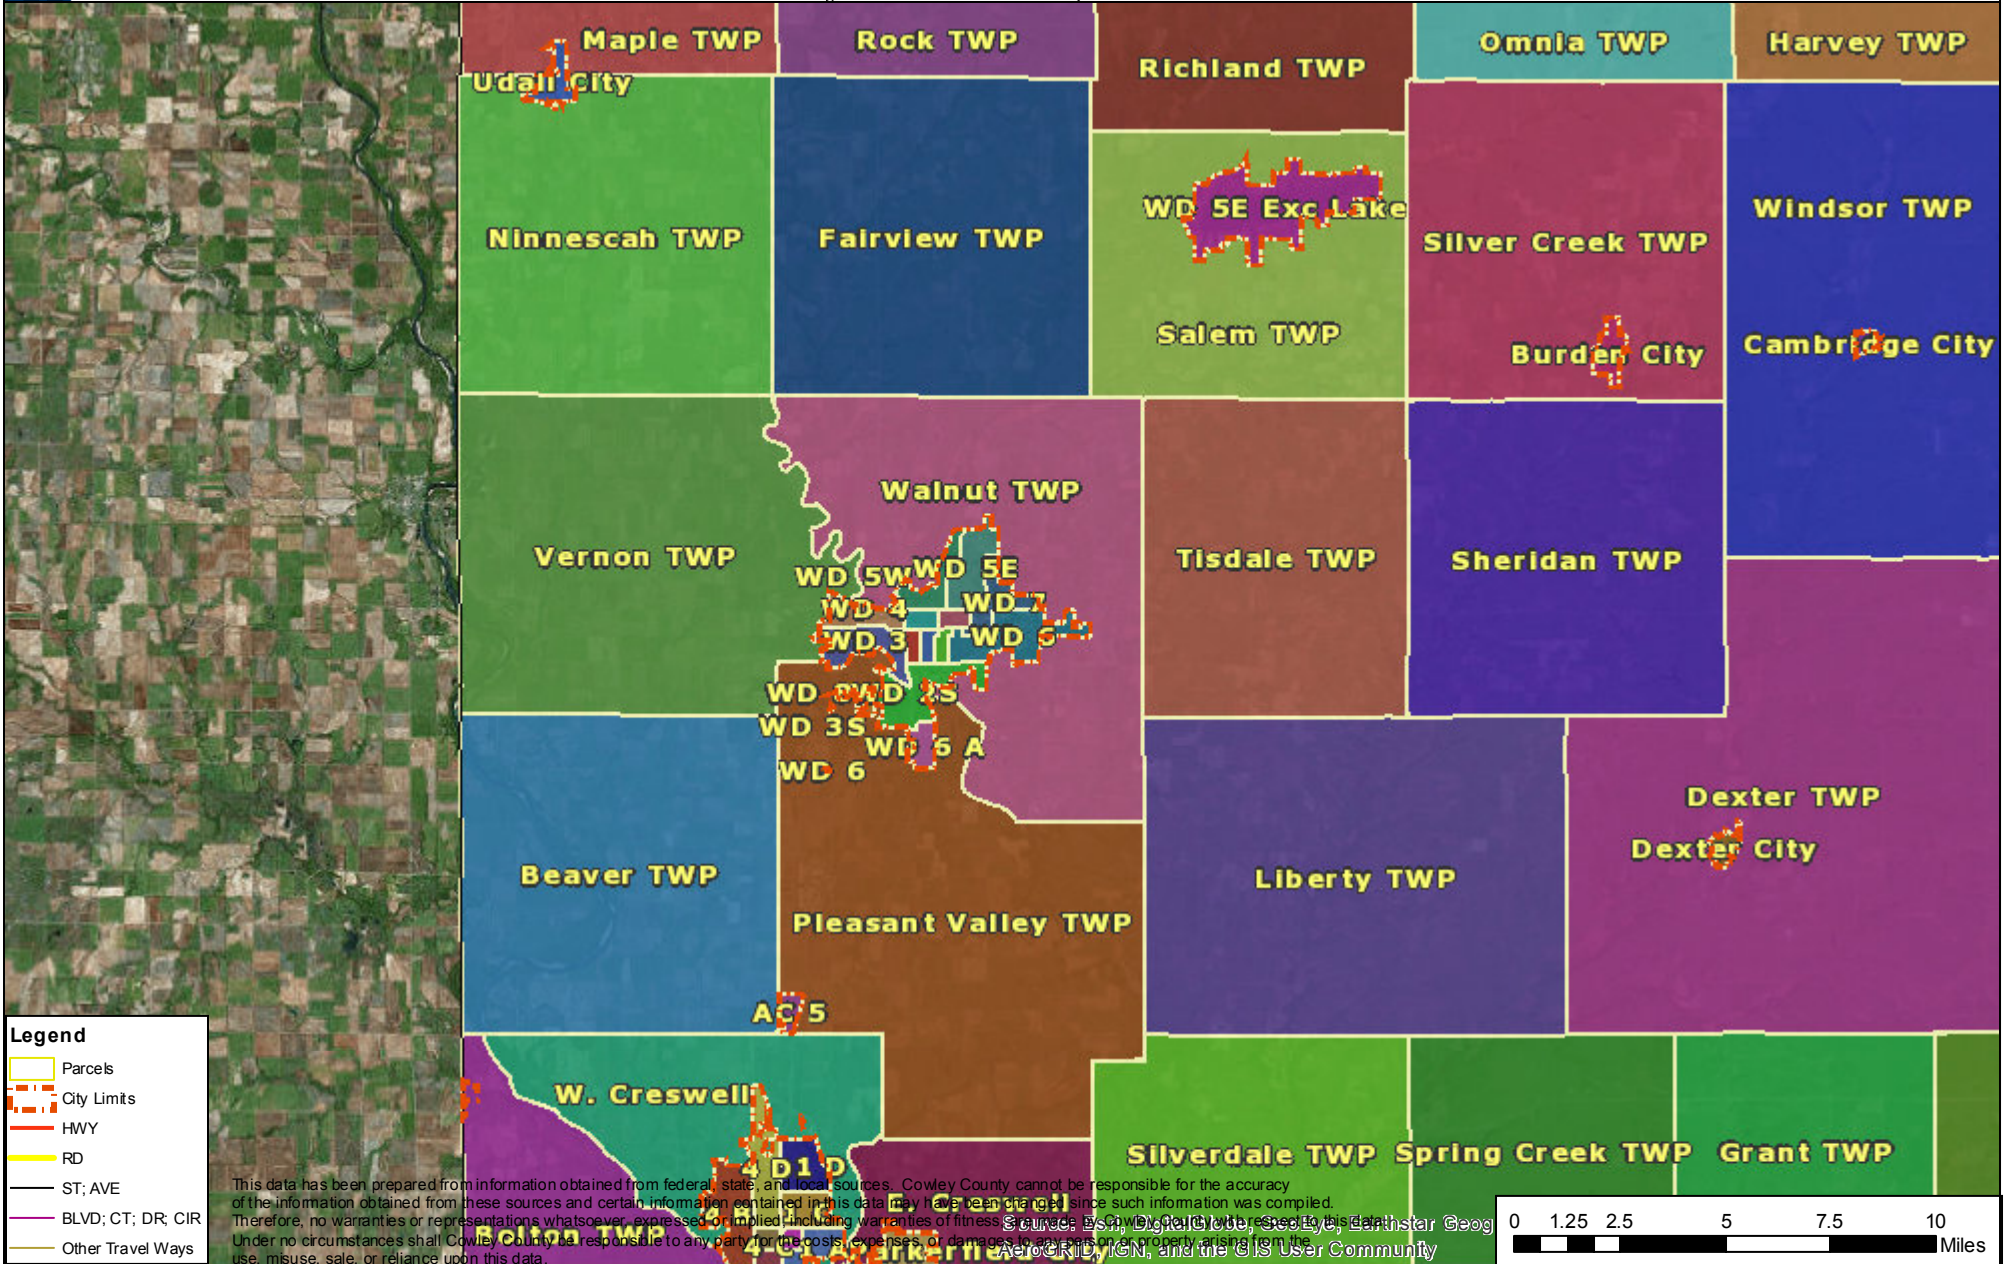

## GIS Web Map

Map produced via  
Cowley County Public Web Map

Cowley County GIS  
311 E 9TH AVE  
Winfield, KS 67156  
620-221-5405  
www.cowleycounty.org

COWLEY COUNTY  
**misgis**

Map Produced on: 5/8/2018

**Legend**

- Parcels
- City Limits
- HWY
- RD
- ST; AVE
- BLVD; CT; DR; CIR
- Other Travel Ways

This data has been prepared from information obtained from federal, state, and local sources. Cowley County cannot be responsible for the accuracy of the information obtained from these sources and certain information contained in this data may have been changed since such information was compiled. Therefore, no warranties or representations whatsoever, expressed or implied, including warranties of fitness, are made by Cowley County, Earthstar Geographics, Esri, DigitalGlobe, GeoEye, Earthstar Geographics, CNR Aero, IGN, and the GIS User Community. Under no circumstances shall Cowley County be responsible to any party for the costs, expenses, or damages to any person or property arising from the use, misuse, sale, or reliance upon this data.