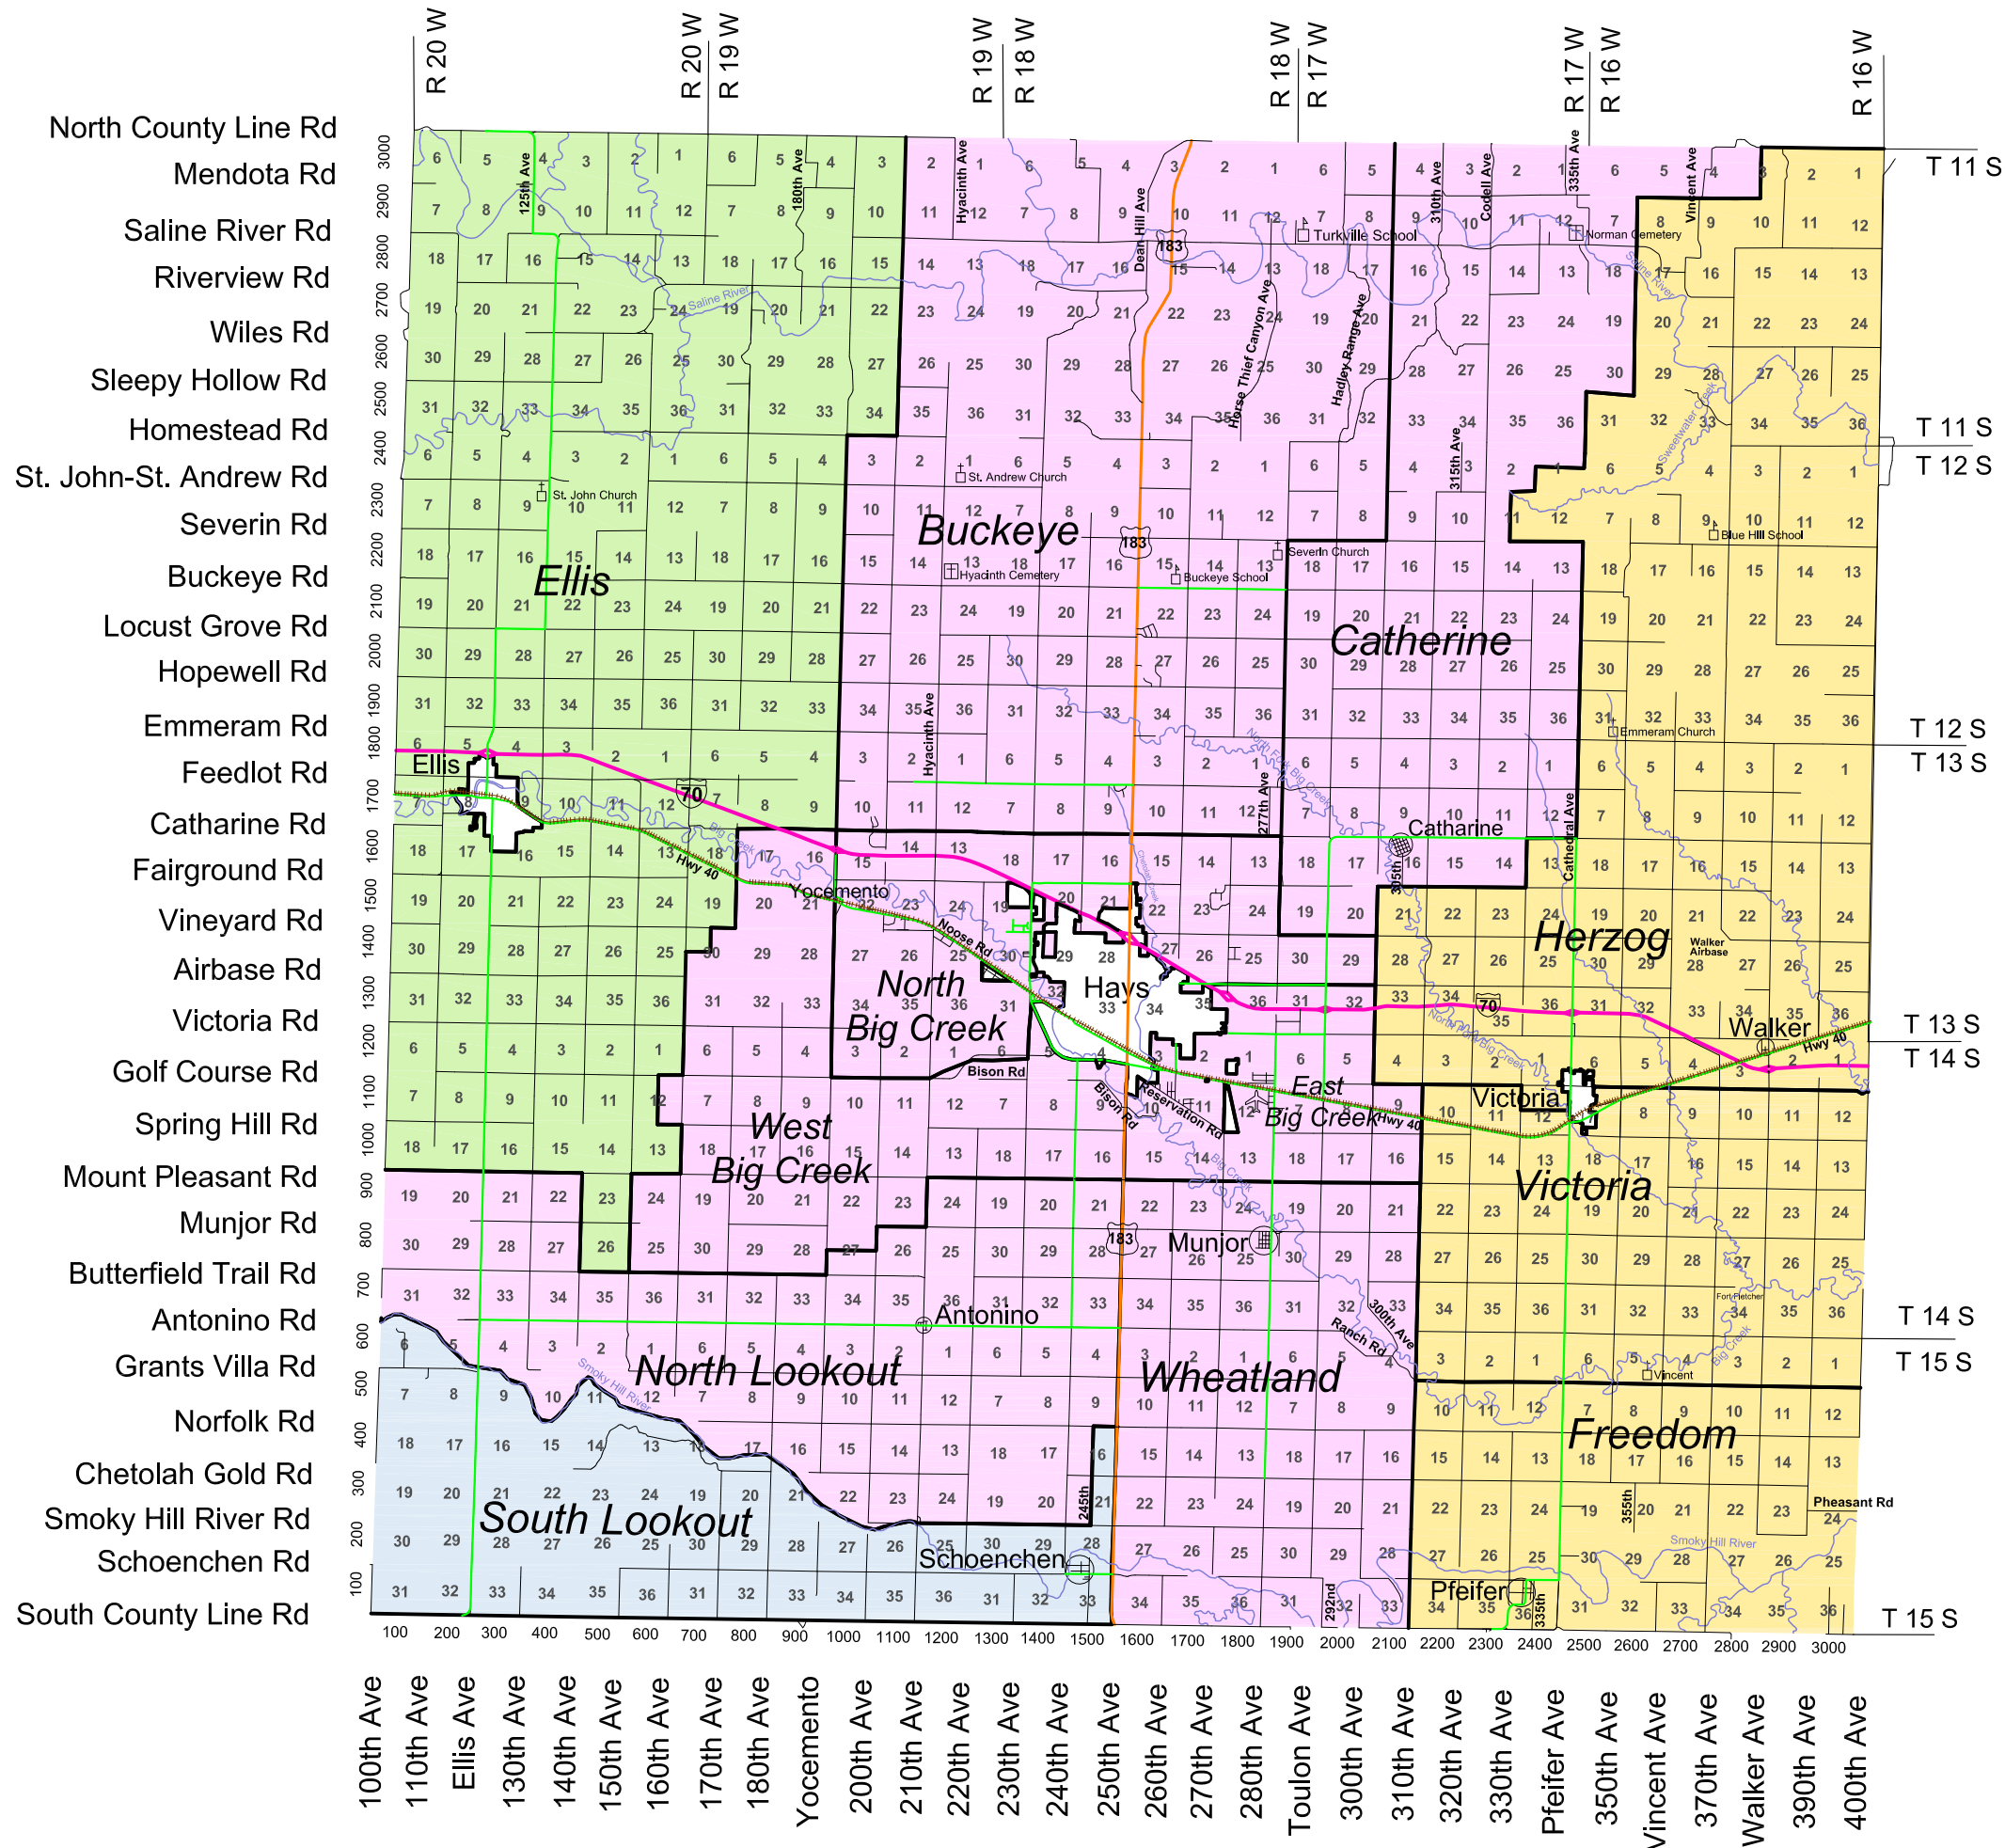

# Ellis County

## Voting Districts

### Polling Places

- Ellis VFW Hall, 813 Jefferson St, Ellis
- Buckeye
- Catherine
- North Big Creek
- West Big Creek
- East Big Creek
- North Lookout
- Wheatland
- St. Nicholas Church, 2901 E 13th St, Hays
- Herzog
- Victoria
- Freedom
- VFW Hall, 204 E Main St, Victoria
- South Lookout
- St. Anthony Community Center, Schoenchen

Refer to the City of Hays, Victoria & Ellis Voting District maps for designated polling places.

-  School
-  Cemetery
-  Church
-  Park
-  Street
-  Interstate 70
-  Federal Highway
-  Railroad
- 36** Section Numbers