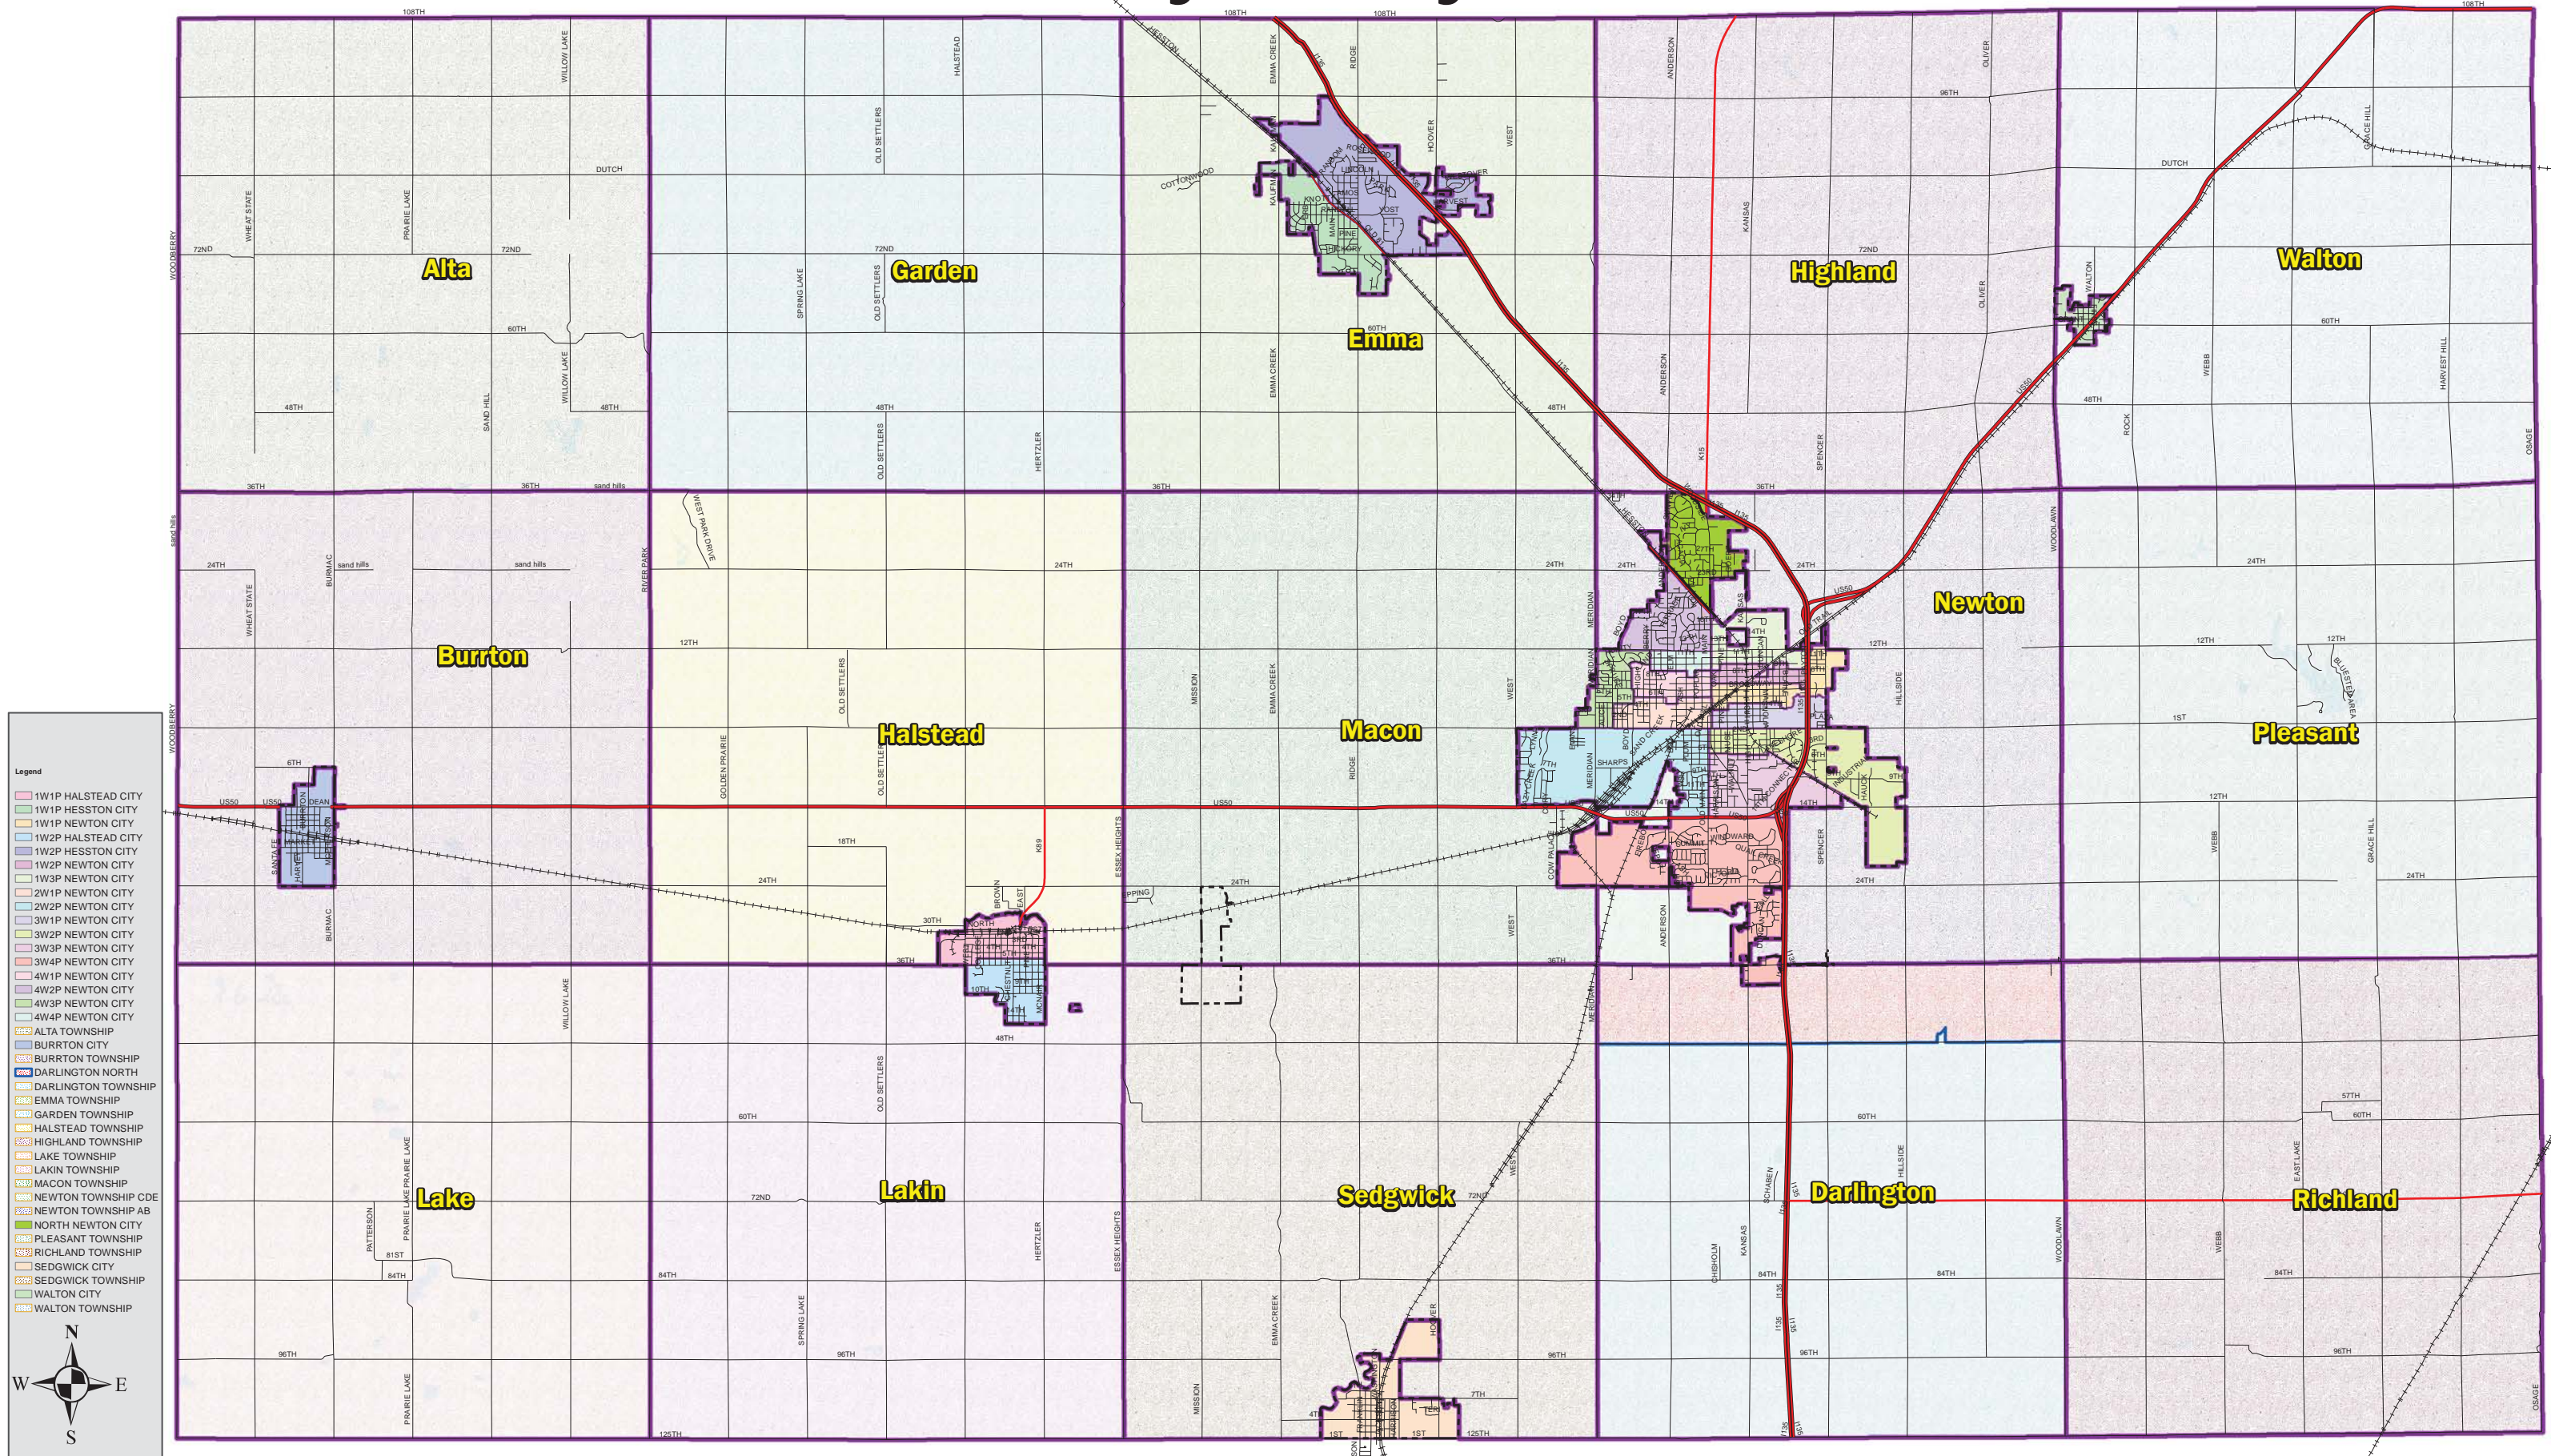

# Harvey County Precincts

- Legend**
- 1W1P HALSTEAD CITY
  - 1W1P HESSTON CITY
  - 1W1P NEWTON CITY
  - 1W2P HALSTEAD CITY
  - 1W2P HESSTON CITY
  - 1W2P NEWTON CITY
  - 1W3P NEWTON CITY
  - 2W1P NEWTON CITY
  - 2W2P NEWTON CITY
  - 3W1P NEWTON CITY
  - 3W2P NEWTON CITY
  - 3W3P NEWTON CITY
  - 3W4P NEWTON CITY
  - 4W1P NEWTON CITY
  - 4W2P NEWTON CITY
  - 4W3P NEWTON CITY
  - 4W4P NEWTON CITY
  - ALTA TOWNSHIP
  - BURRTON CITY
  - BURRTON TOWNSHIP
  - DARLINGTON NORTH
  - DARLINGTON TOWNSHIP
  - EMMA TOWNSHIP
  - GARDEN TOWNSHIP
  - HALSTEAD TOWNSHIP
  - HIGHLAND TOWNSHIP
  - LAKE TOWNSHIP
  - LAKIN TOWNSHIP
  - MACON TOWNSHIP
  - NEWTON TOWNSHIP CDE
  - NEWTON TOWNSHIP AB
  - NORTH NEWTON CITY
  - PLEASANT TOWNSHIP
  - RICHLAND TOWNSHIP
  - SEDGWICK CITY
  - SEDGWICK TOWNSHIP
  - WALTON CITY
  - WALTON TOWNSHIP

0 1.25 2.5 5 Miles