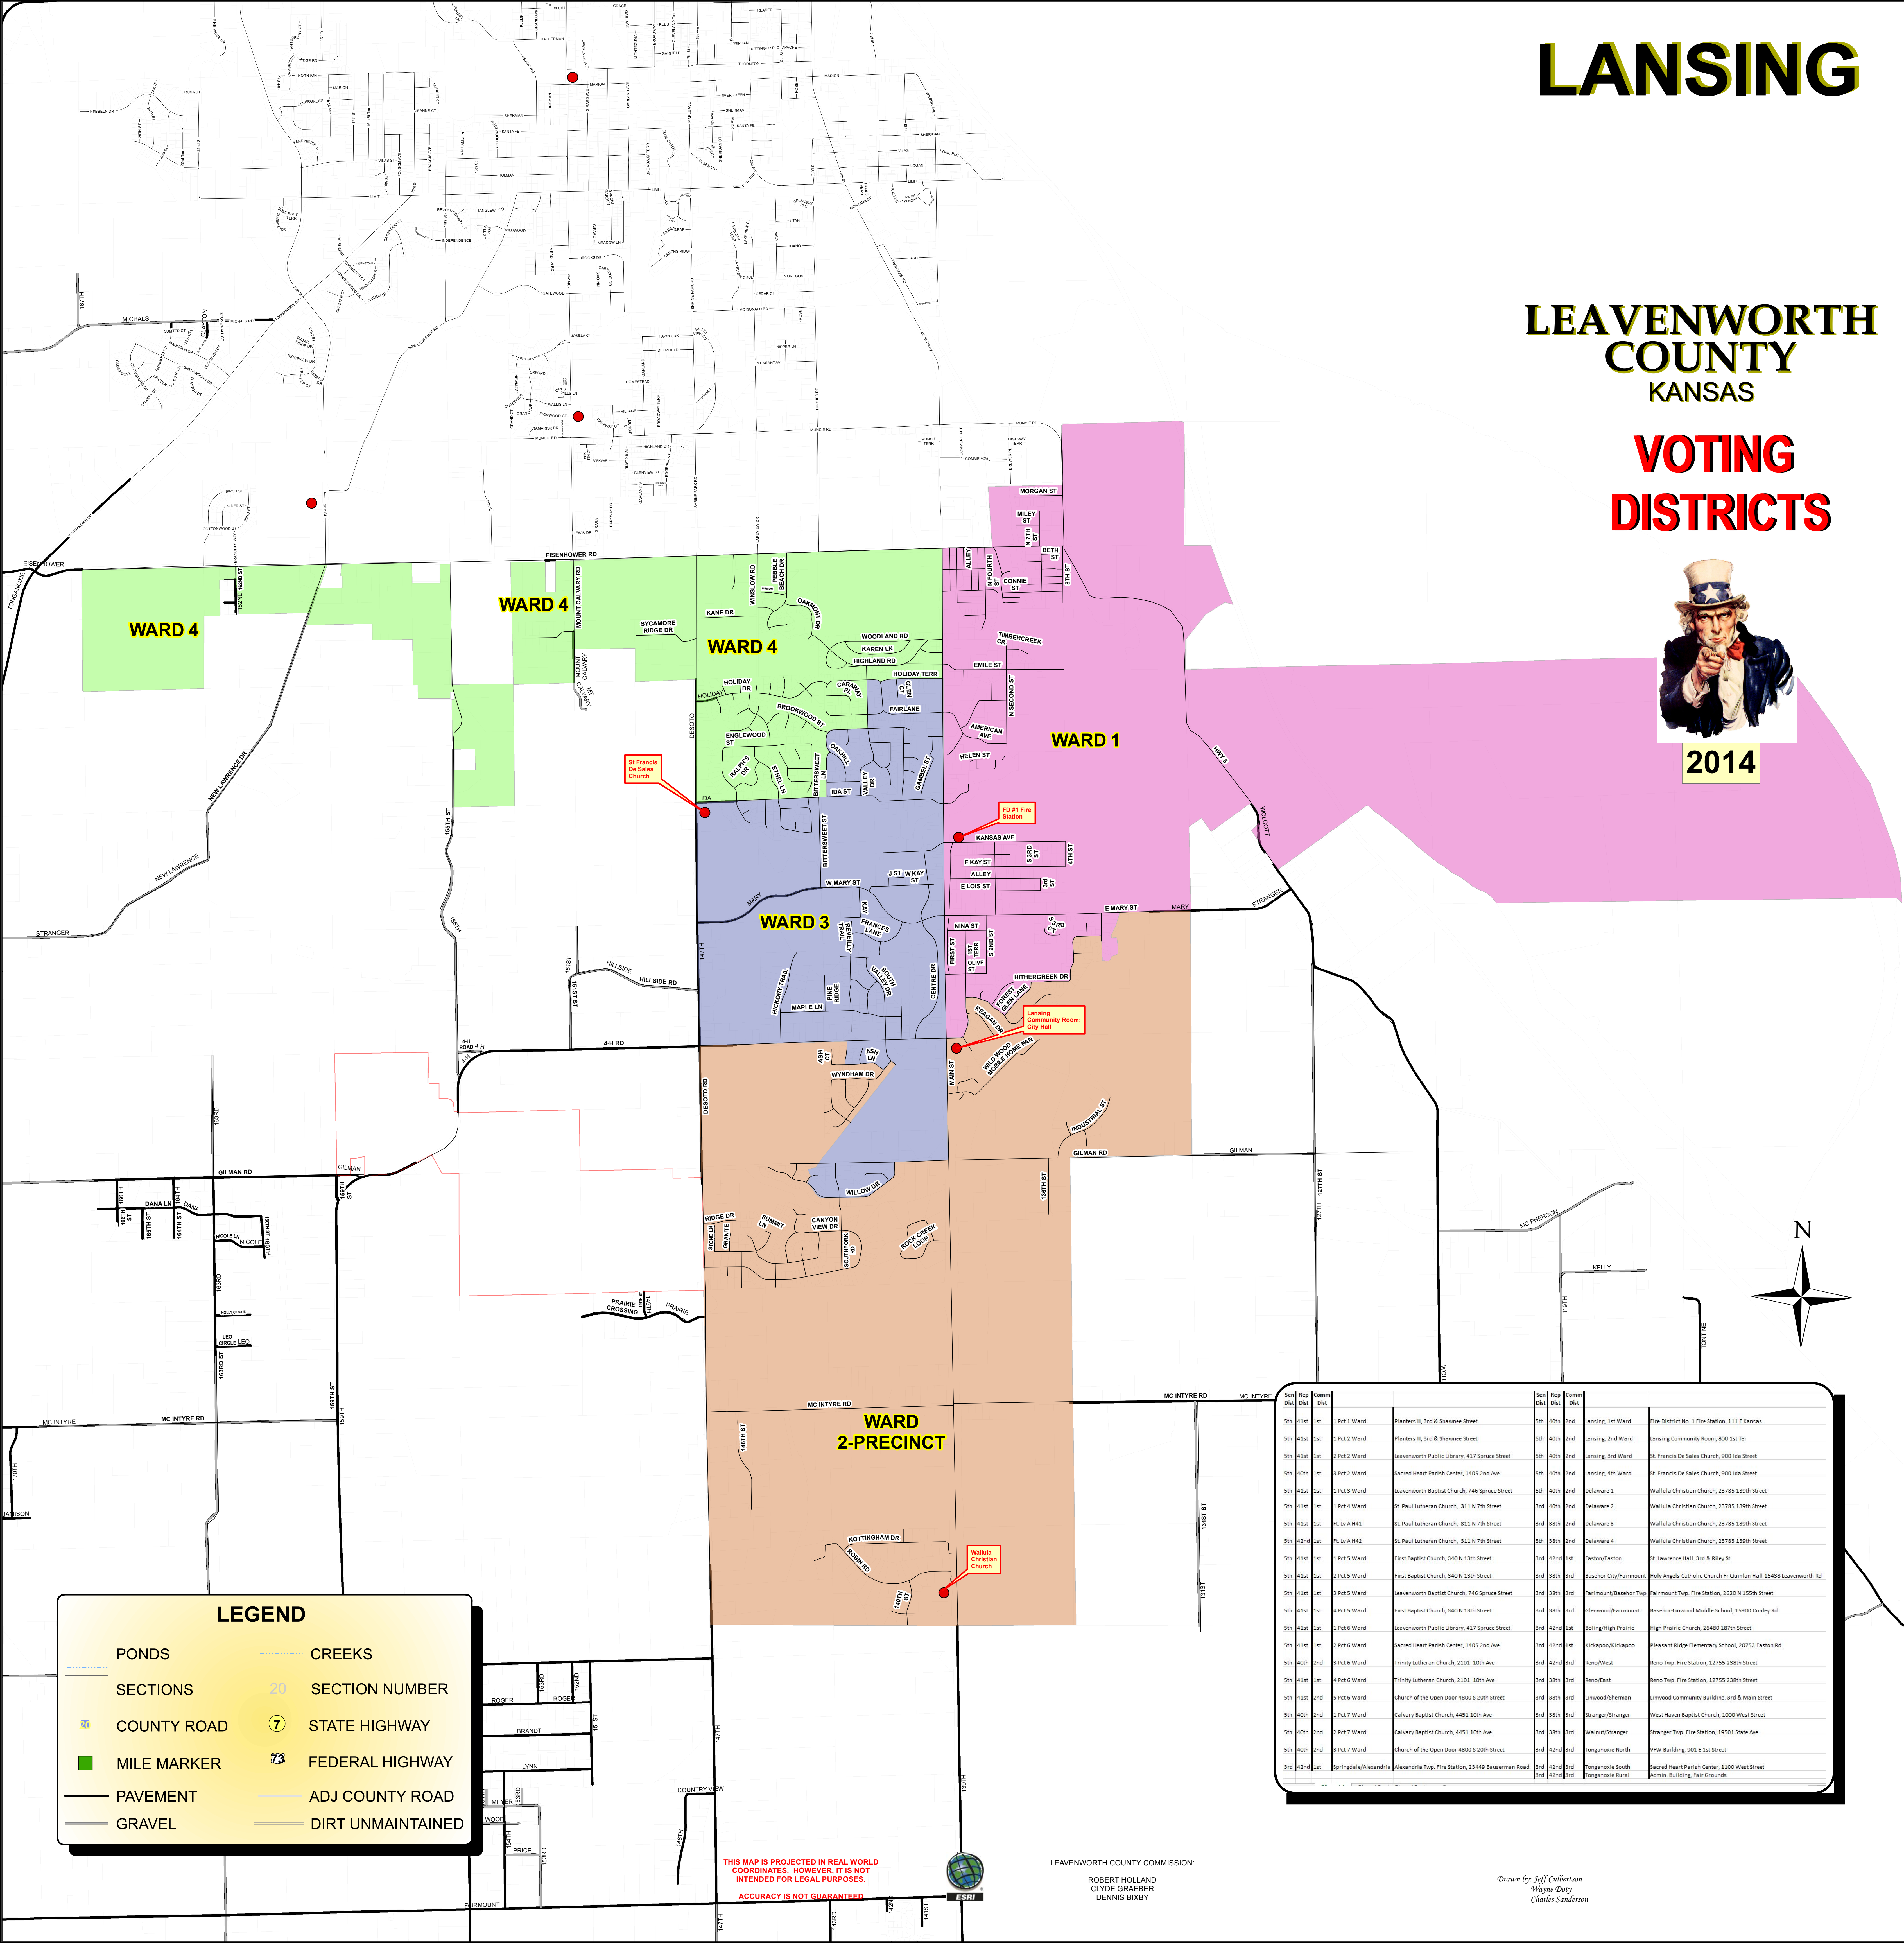

LANSING

LEAVENWORTH COUNTY KANSAS

VOTING DISTRICTS

2014

LEGEND	
	PONDS
	SECTION NUMBER
	COUNTY ROAD
	MILE MARKER
	PAVEMENT
	GRAVEL
	CREEKS
	SECTION NUMBER
	STATE HIGHWAY
	FEDERAL HIGHWAY
	ADJ COUNTY ROAD
	DIRT UNMAINTAINED

THIS MAP IS PROJECTED IN REAL WORLD COORDINATES. HOWEVER, IT IS NOT INTENDED FOR LEGAL PURPOSES. ACCURACY IS NOT GUARANTEED.

LEAVENWORTH COUNTY COMMISSION:
ROBERT HOLLAND
CLYDE GRAEBER
DENNIS BIXBY

Drawn by Jeff Culbertson
Wayne Doty
Charles Sanderson