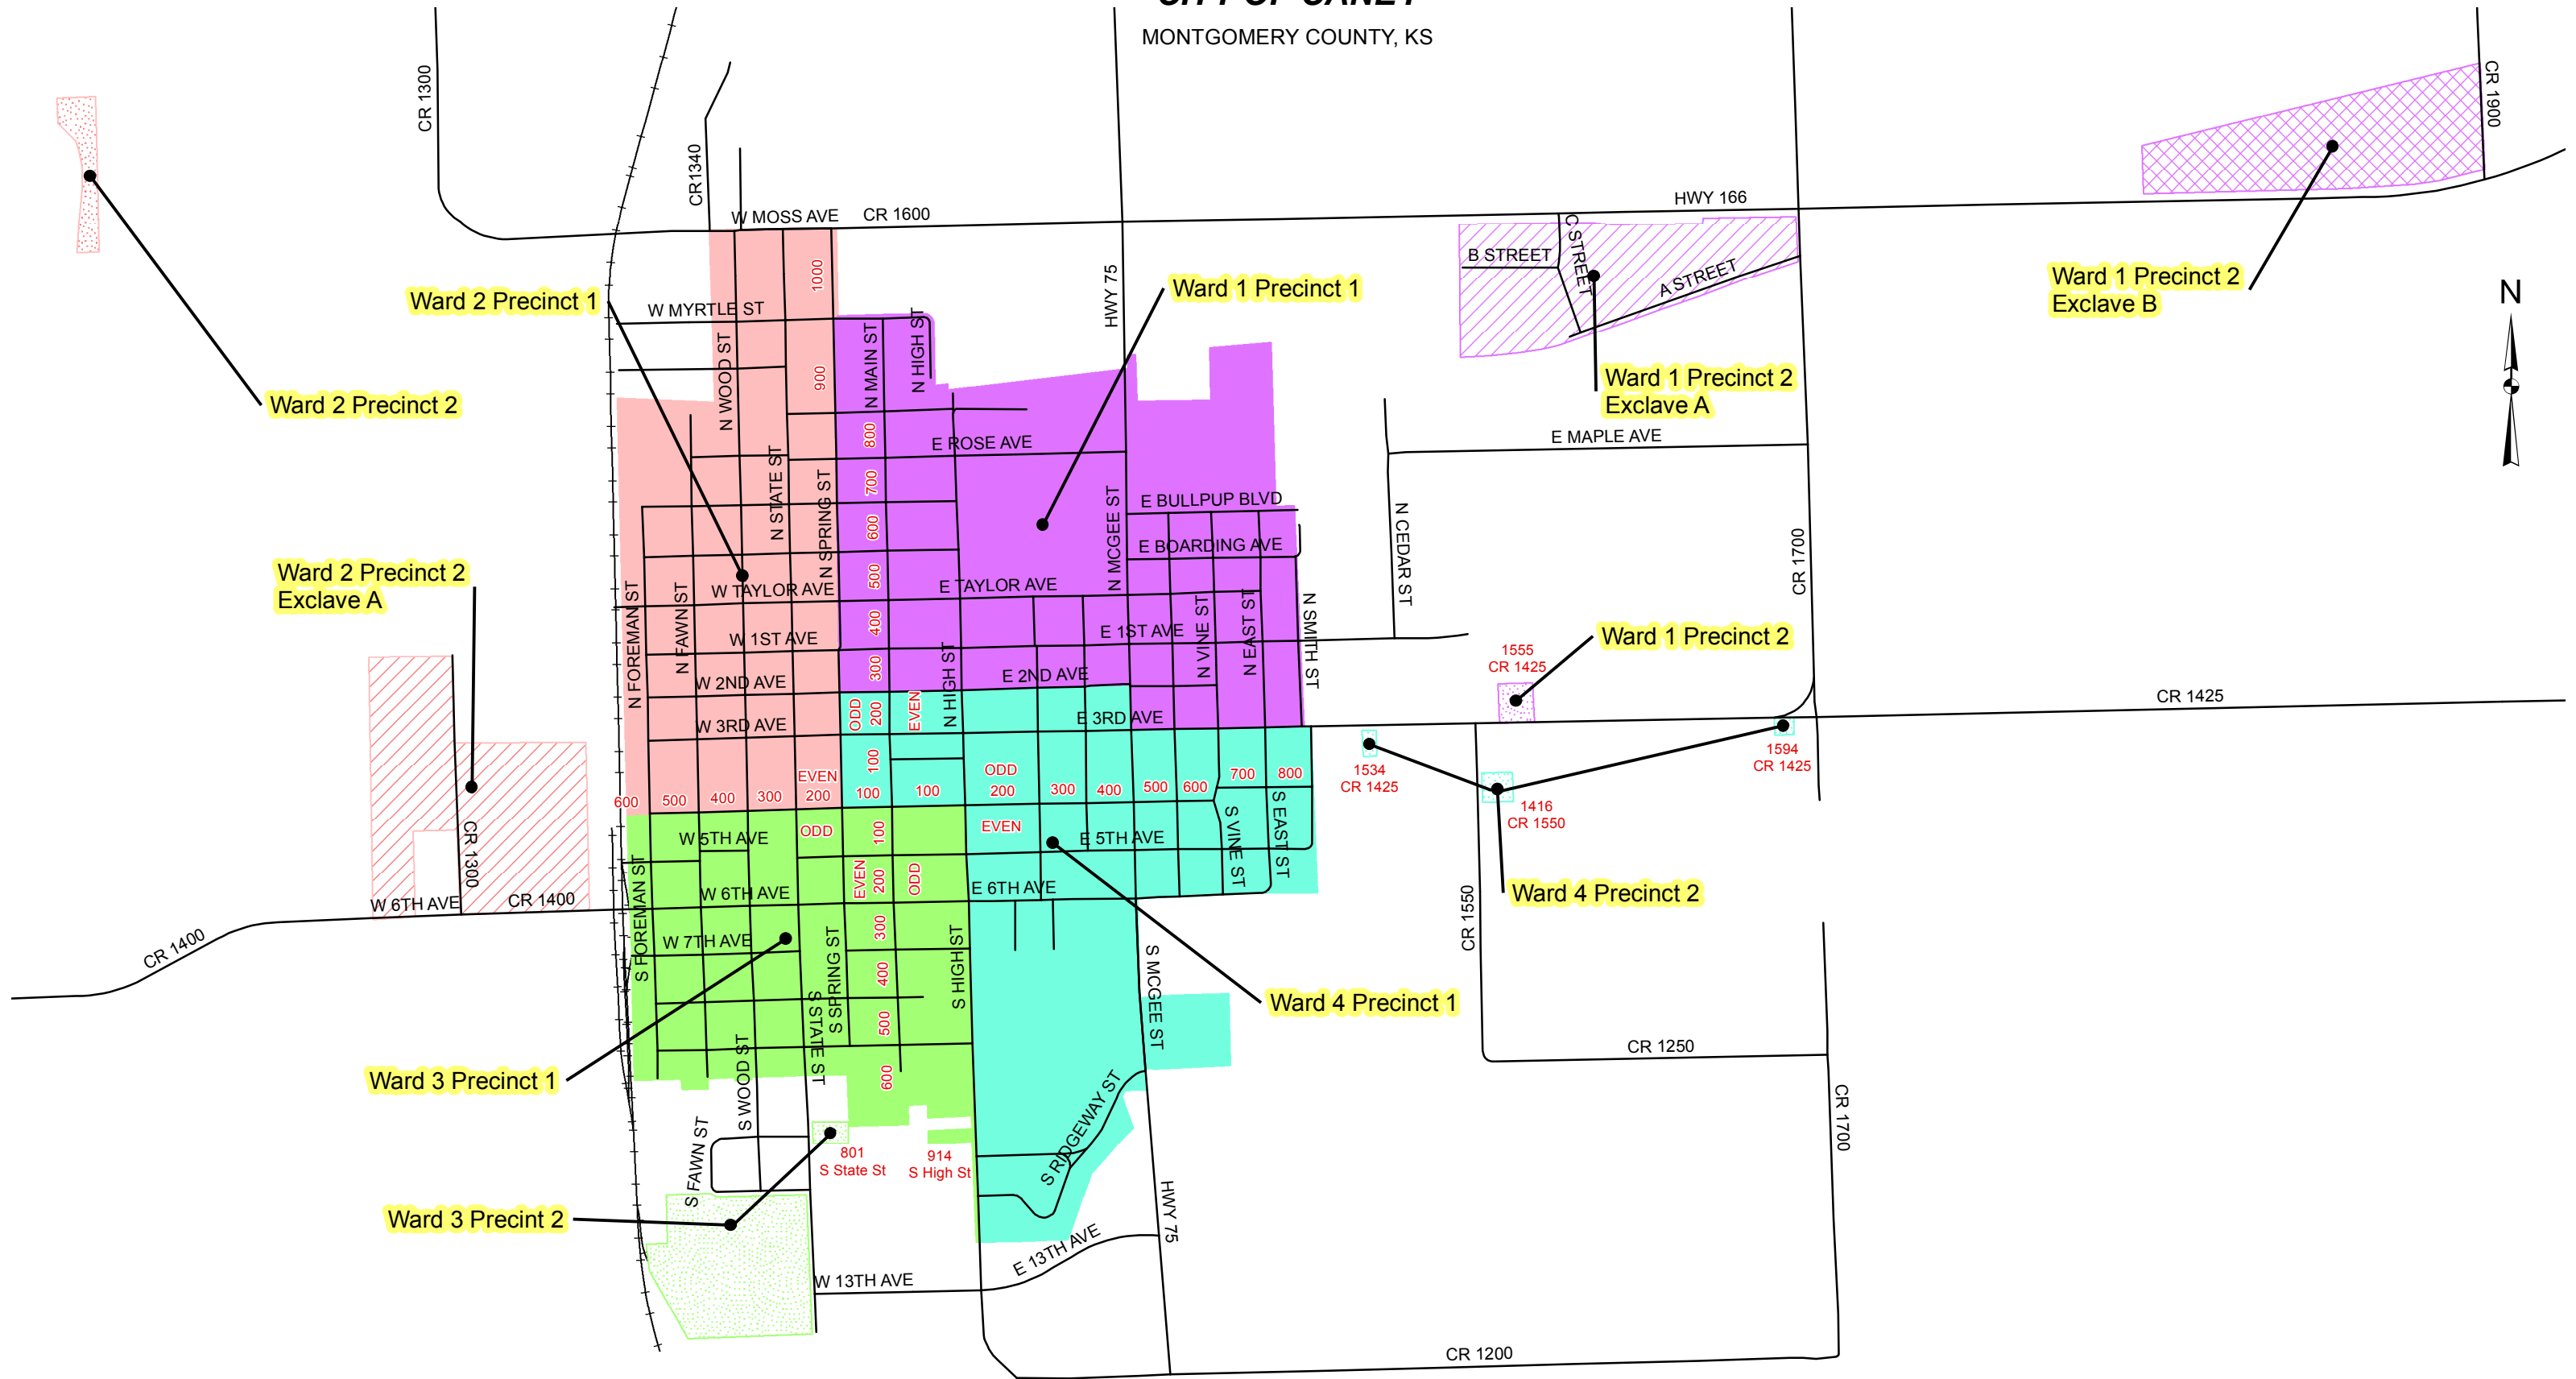

CITY OF CANEY

MONTGOMERY COUNTY, KS

GIS Department
P.O. Box 507
Independence, KS 67301
Phone: 620-330-1050
Fax: 620-330-1117

Property Ownership Map
Montgomery County, Kansas
prepared under the direction of
Kansas Department of Revenue
Division of Property Valuation
and
Montgomery Board of County Commissioners

This map is for tax purposes only.
This map is not a legal survey.
This map is not intended for conveyances.

1 inch = 1,200 feet
Date of Map: 4/15/2016