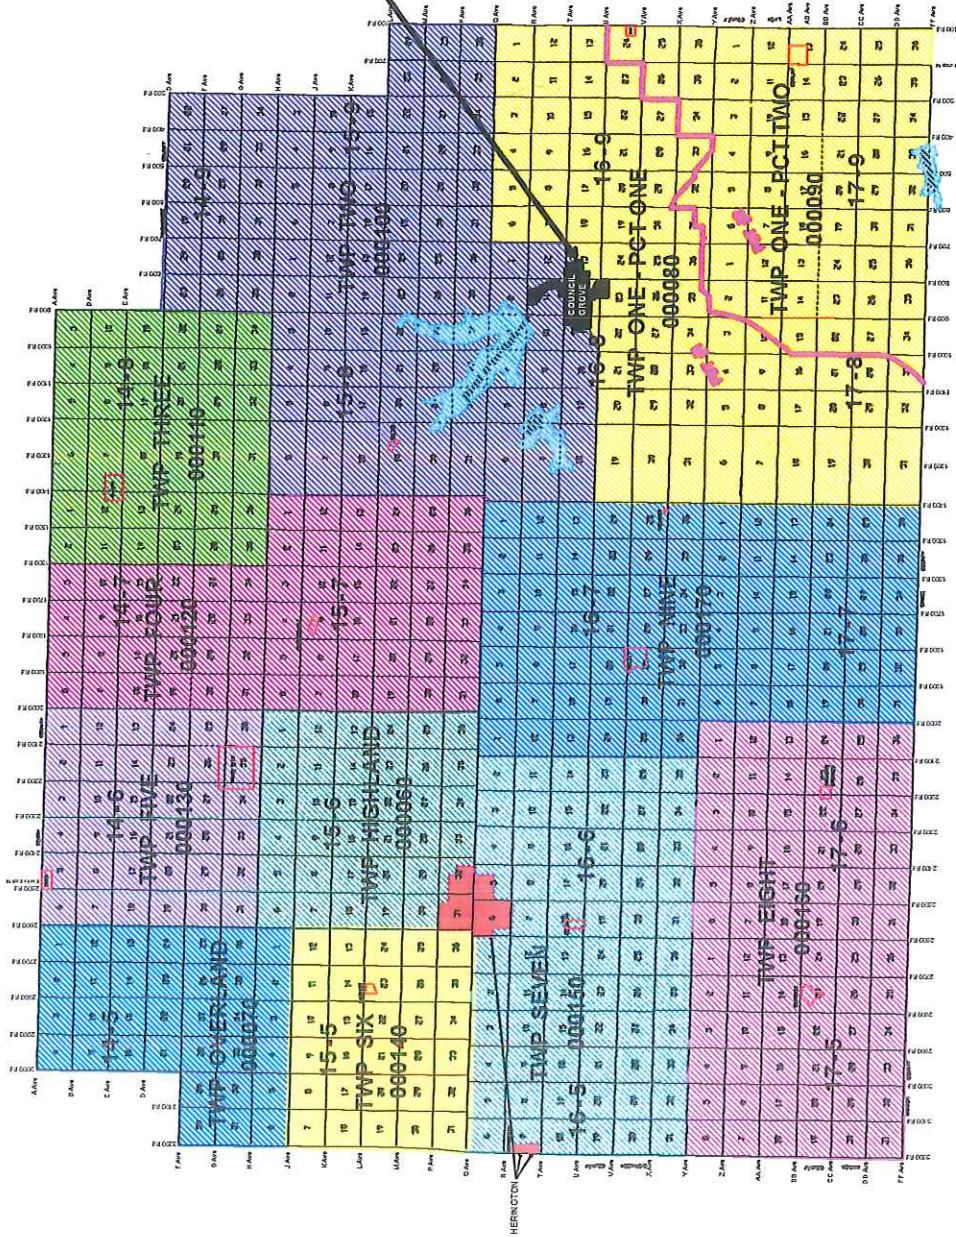

MORRIS COUNTY, KANSAS

PRECINCTS

UPDATED:
11-20-2009