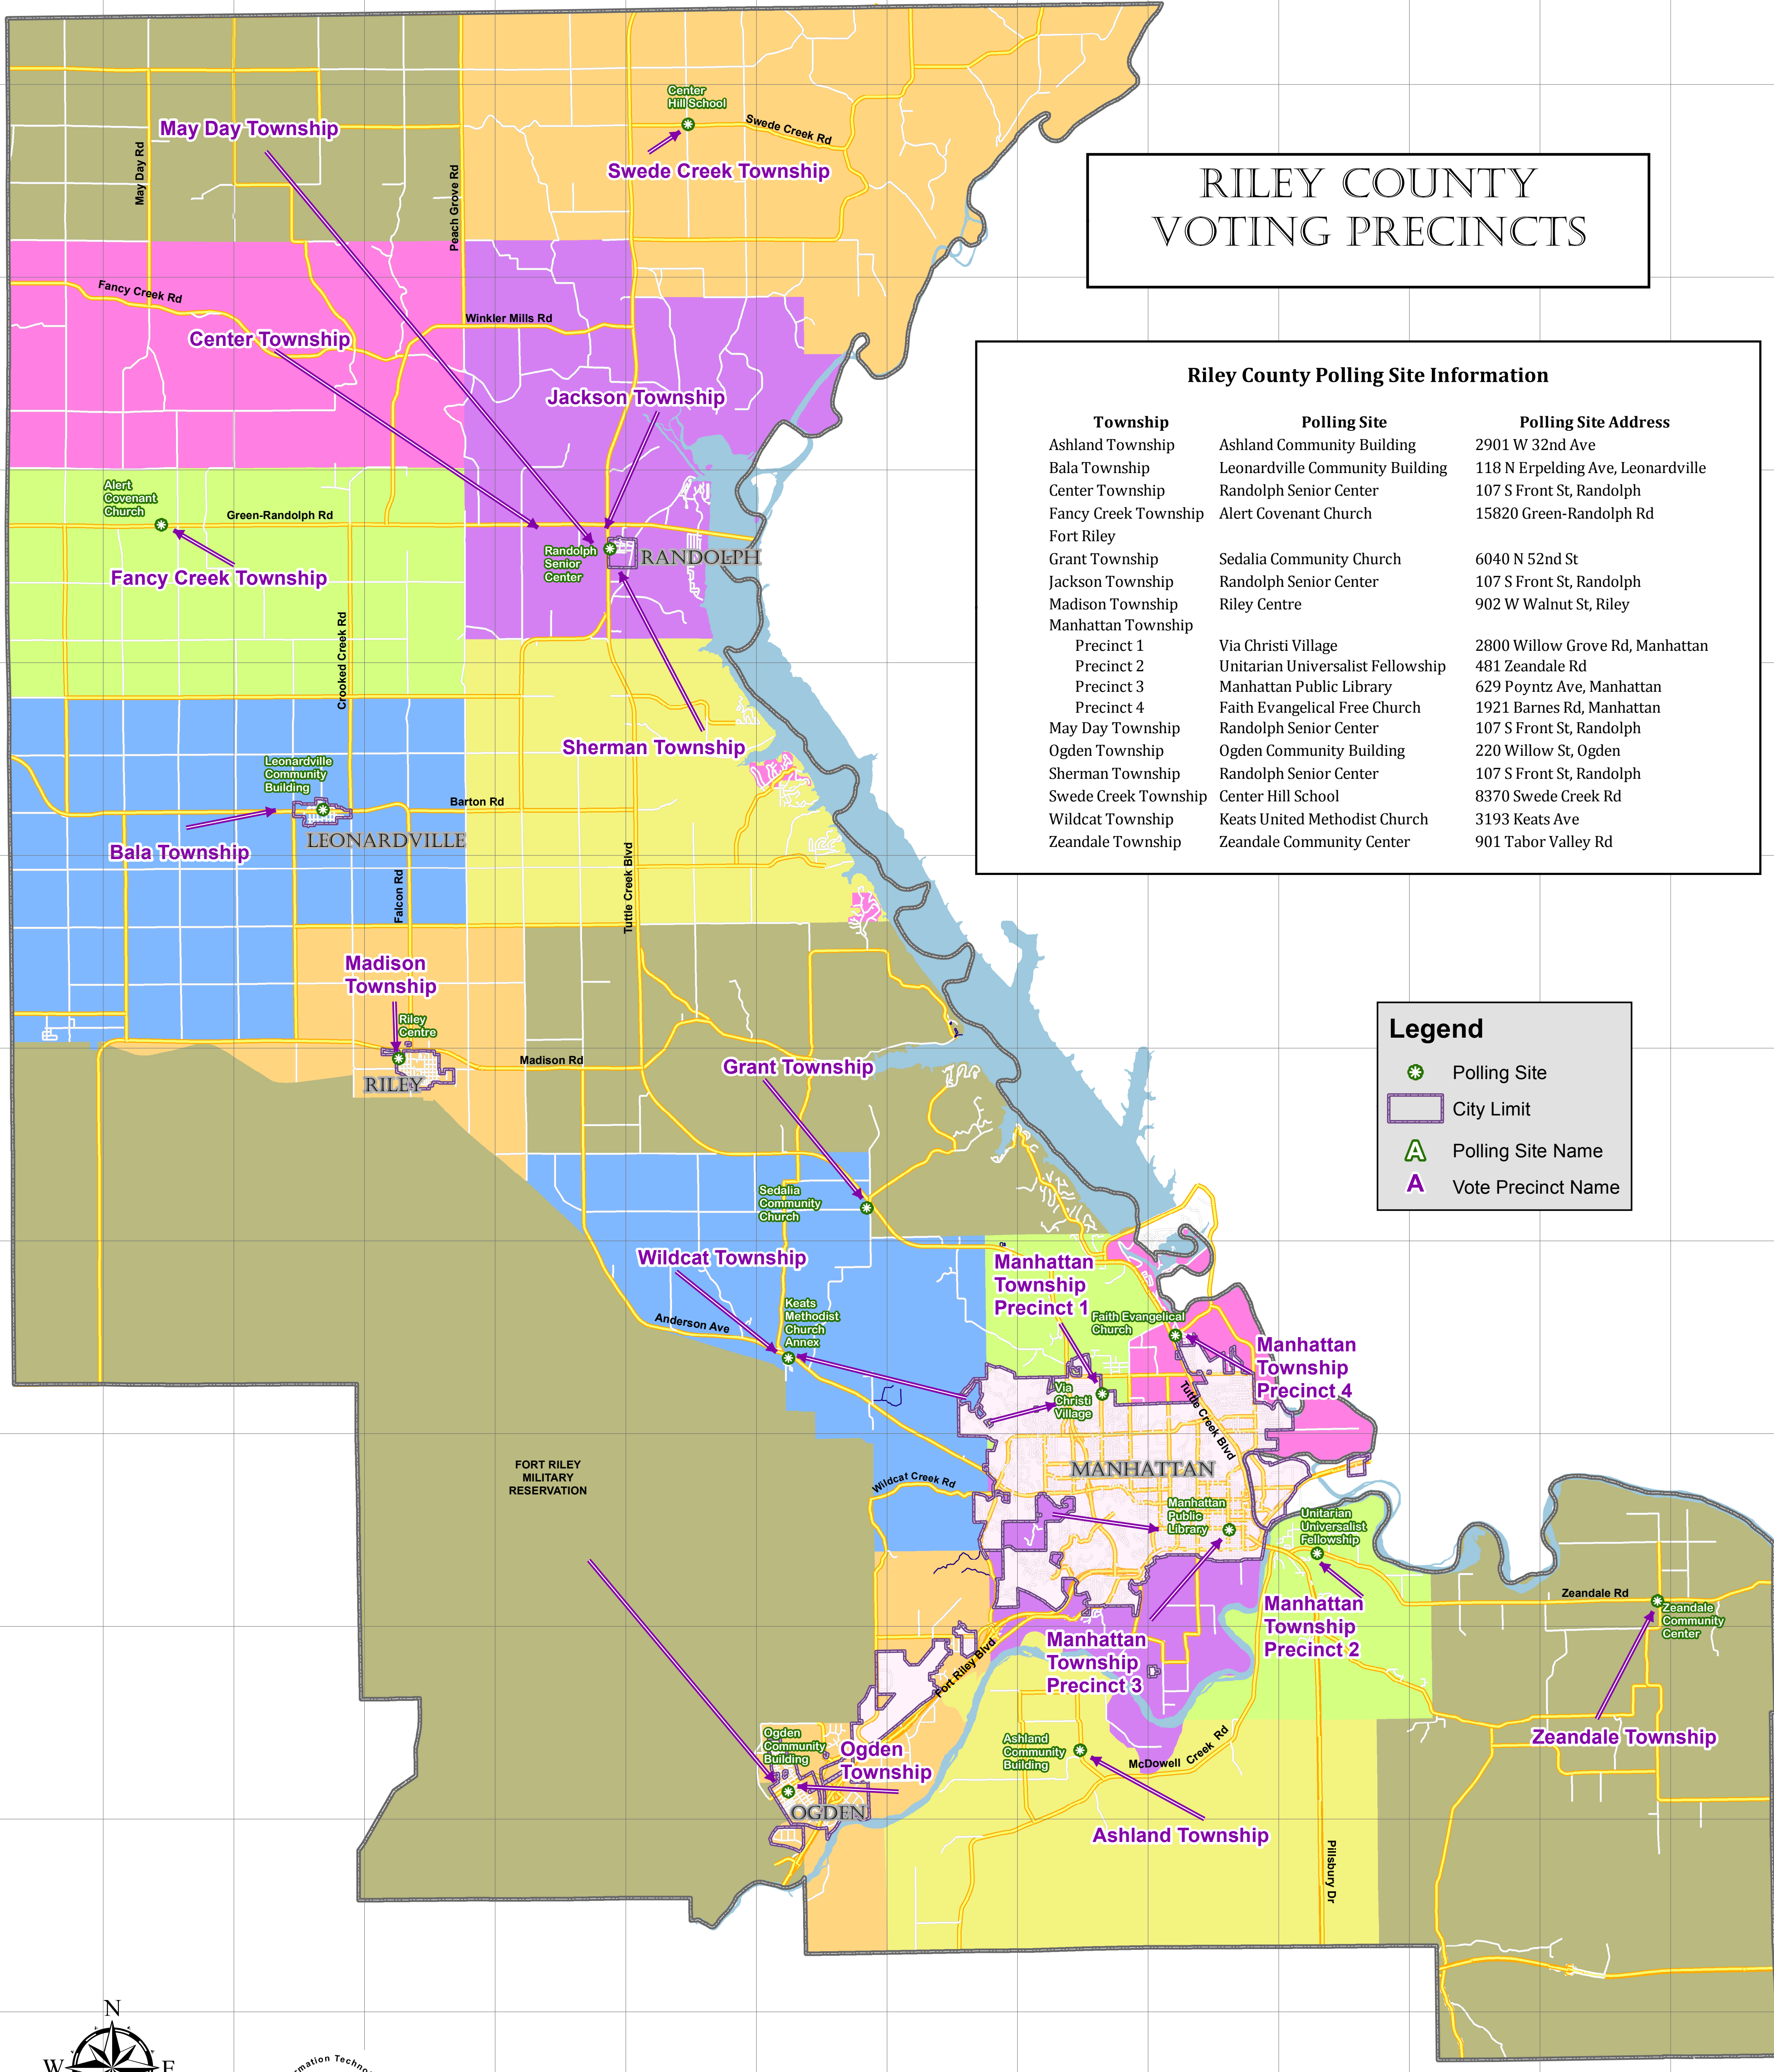

RILEY COUNTY VOTING PRECINCTS

Riley County Polling Site Information

Township	Polling Site	Polling Site Address
Ashland Township	Ashland Community Building	2901 W 32nd Ave
Bala Township	Leonardville Community Building	118 N Erpelding Ave, Leonardville
Center Township	Randolph Senior Center	107 S Front St, Randolph
Fancy Creek Township	Alert Covenant Church	15820 Green-Randolph Rd
Fort Riley		
Grant Township	Sedalia Community Church	6040 N 52nd St
Jackson Township	Randolph Senior Center	107 S Front St, Randolph
Madison Township	Riley Centre	902 W Walnut St, Riley
Manhattan Township		
Precinct 1	Via Christi Village	2800 Willow Grove Rd, Manhattan
Precinct 2	Unitarian Universalist Fellowship	481 Zeandale Rd
Precinct 3	Manhattan Public Library	629 Poyntz Ave, Manhattan
Precinct 4	Faith Evangelical Free Church	1921 Barnes Rd, Manhattan
May Day Township	Randolph Senior Center	107 S Front St, Randolph
Ogden Township	Ogden Community Building	220 Willow St, Ogden
Sherman Township	Randolph Senior Center	107 S Front St, Randolph
Swede Creek Township	Center Hill School	8370 Swede Creek Rd
Wildcat Township	Keats United Methodist Church	3193 Keats Ave
Zeandale Township	Zeandale Community Center	901 Tabor Valley Rd

Legend

- Polling Site
- City Limit
- Polling Site Name
- Vote Precinct Name

5,400 2,700 0 5,400 10,800 Feet

February 2016

O:\Projects\Clerk\Vote\PrecinctMaps\PrecinctsCountyStreetIndex2016.mxd