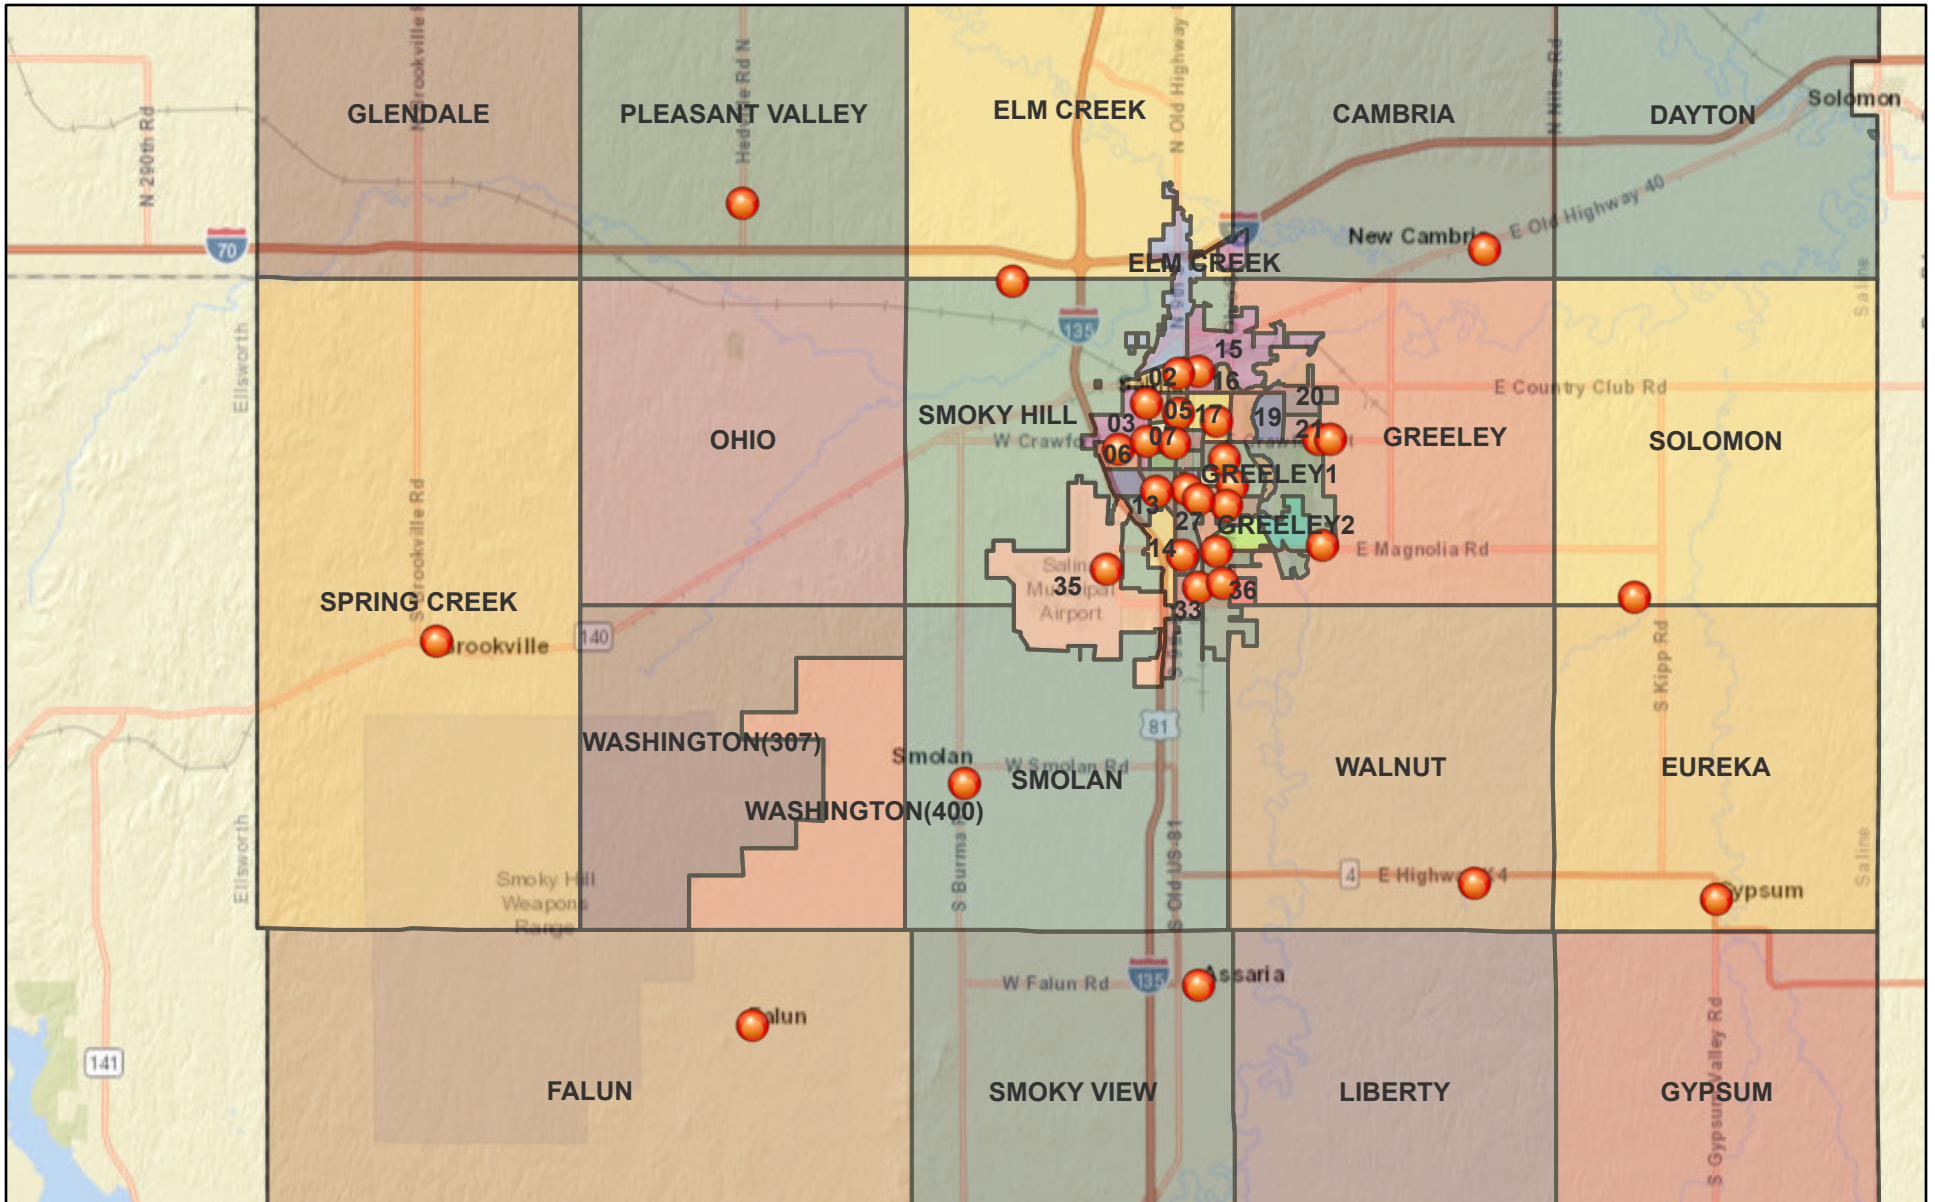

# ArcGIS Web Map

7/1/2018, 2:47:30 PM

Voter\_Loc\_Pic

Voter\_Dist\_Locations

27

02	05	08	11	14	17	20	23	26
03	06	09	12	15	18	21	24	01
04	07	10	13	16	19	22	25	28

Sources: Esri, HERE, Garmin, USGS, Intermap, INCREMENT P, NRCan, Esri Japan, METI, Esri China (Hong Kong), Esri Korea, Esri (Thailand),

Web AppBuilder for ArcGIS  
Esri, HERE, Garmin, NGA, USGS, NPS |