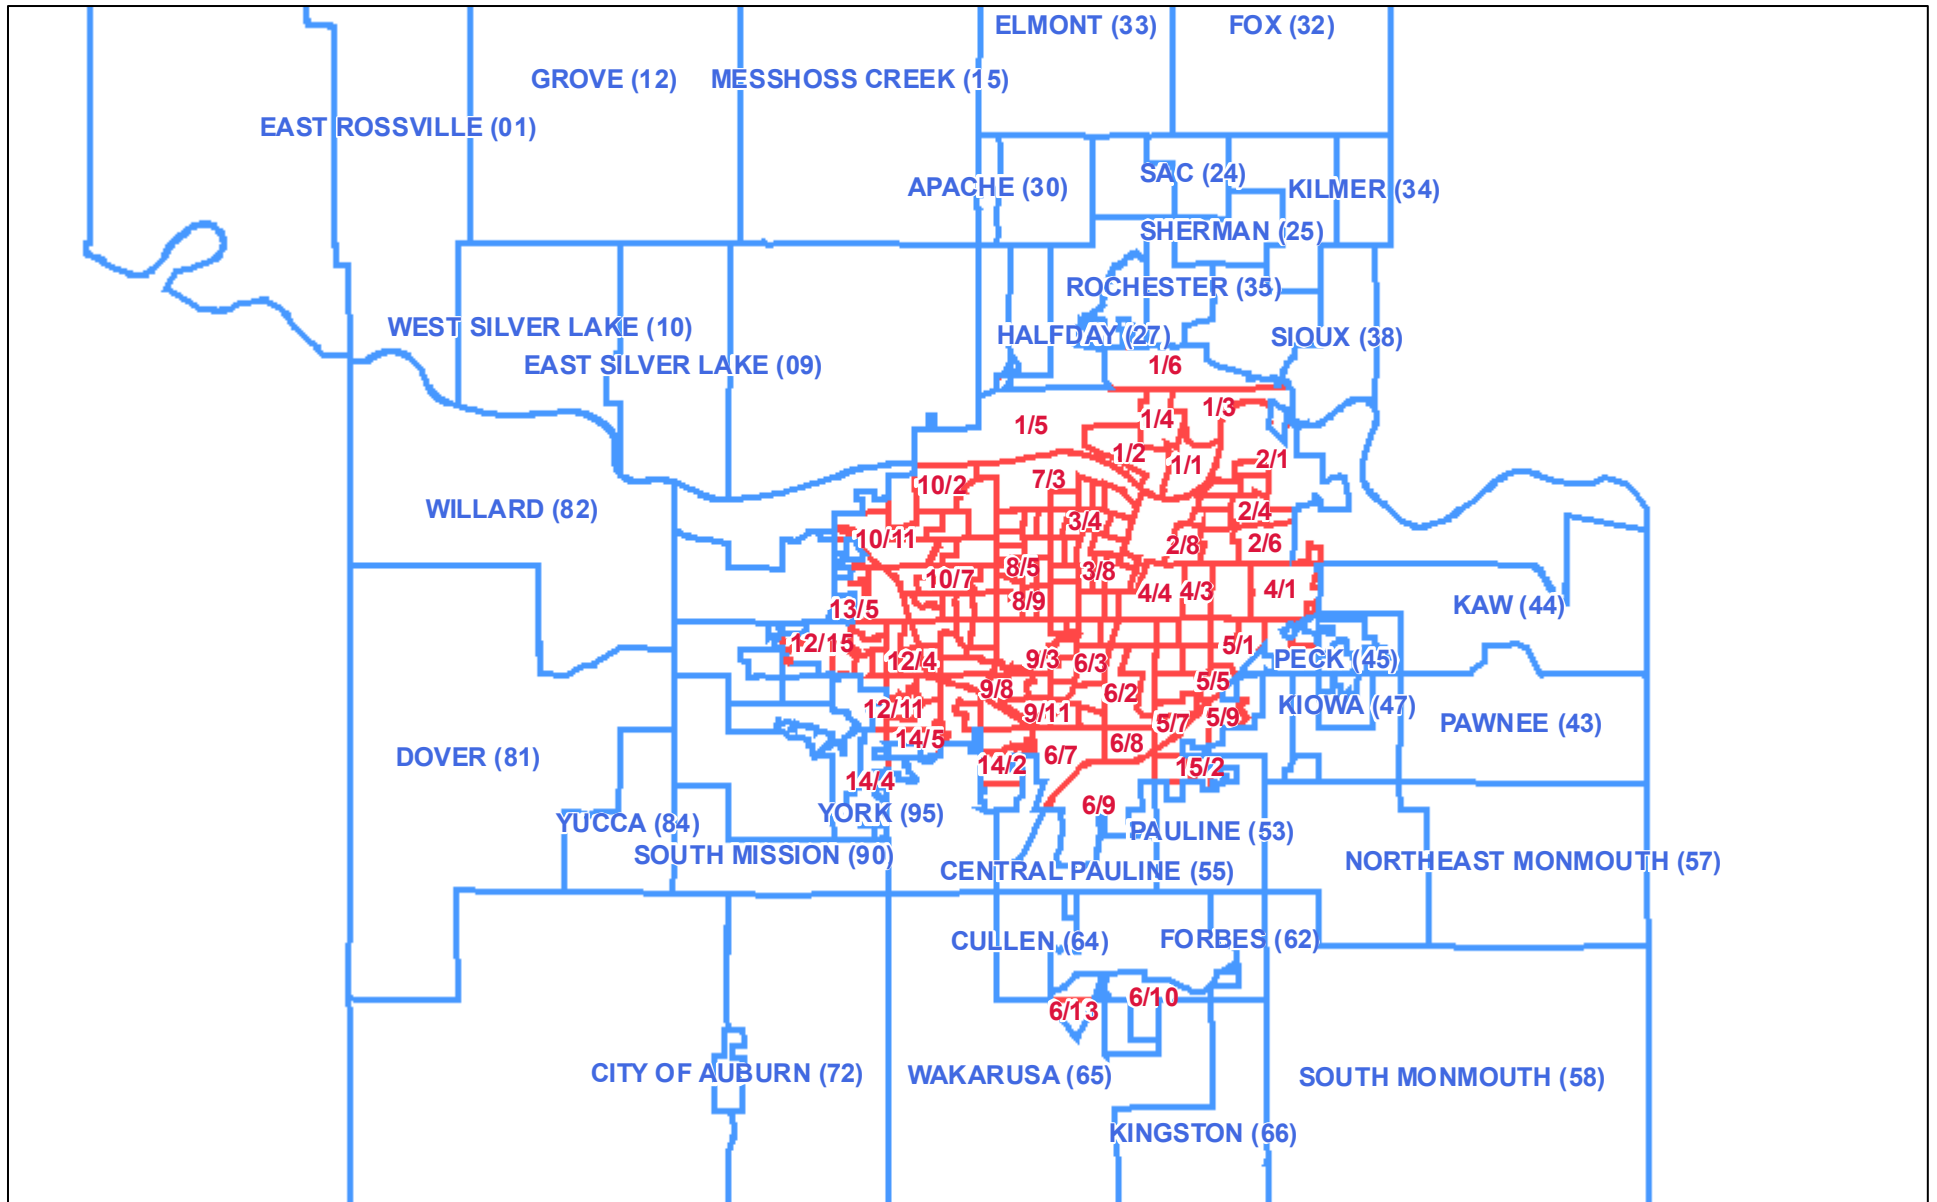

Election Districts Map

July 1, 2018

Voting Precincts

- Ward Precinct
- Township Precinct

1:288,895

SNCO GIS