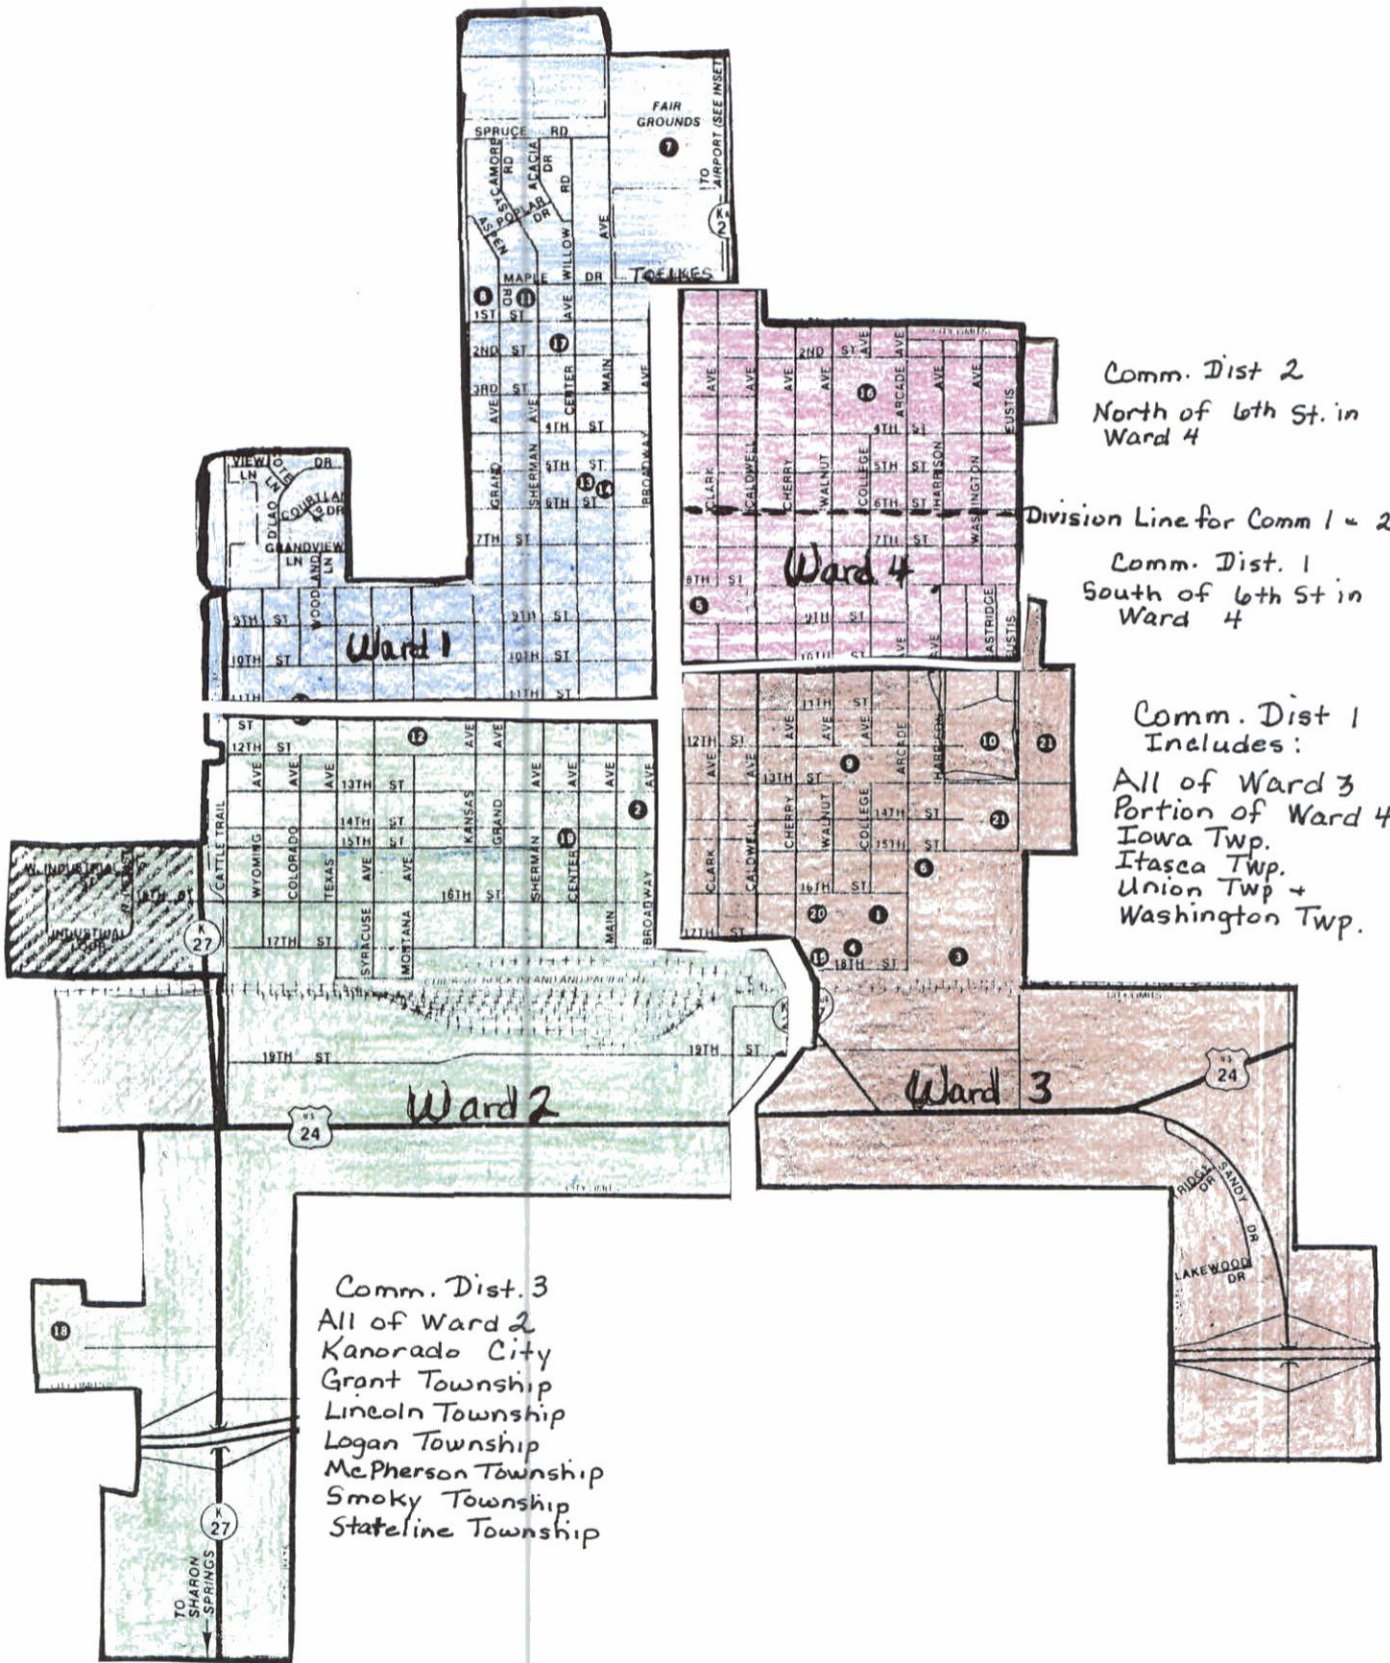

6-22-15

Comm. Dist 2
Includes:
All of Ward 1
Portion of Ward 4
north of 6th St.
Llanos Twp.
Shermanville Twp.
Voltaire Twp.

Reader Add.

Comm. Dist 2
North of 6th St. in
Ward 4

Division Line for Comm 1 & 2
Comm. Dist. 1
South of 6th St in
Ward 4

Comm. Dist 1
Includes:
All of Ward 3
Portion of Ward 4
Iowa Twp.
Itasca Twp.
Union Twp +
Washington Twp.

Comm. Dist. 3
All of Ward 2
Kanorado City
Grant Township
Lincoln Township
Logan Township
McPherson Township
Smoky Township
Stateline Township