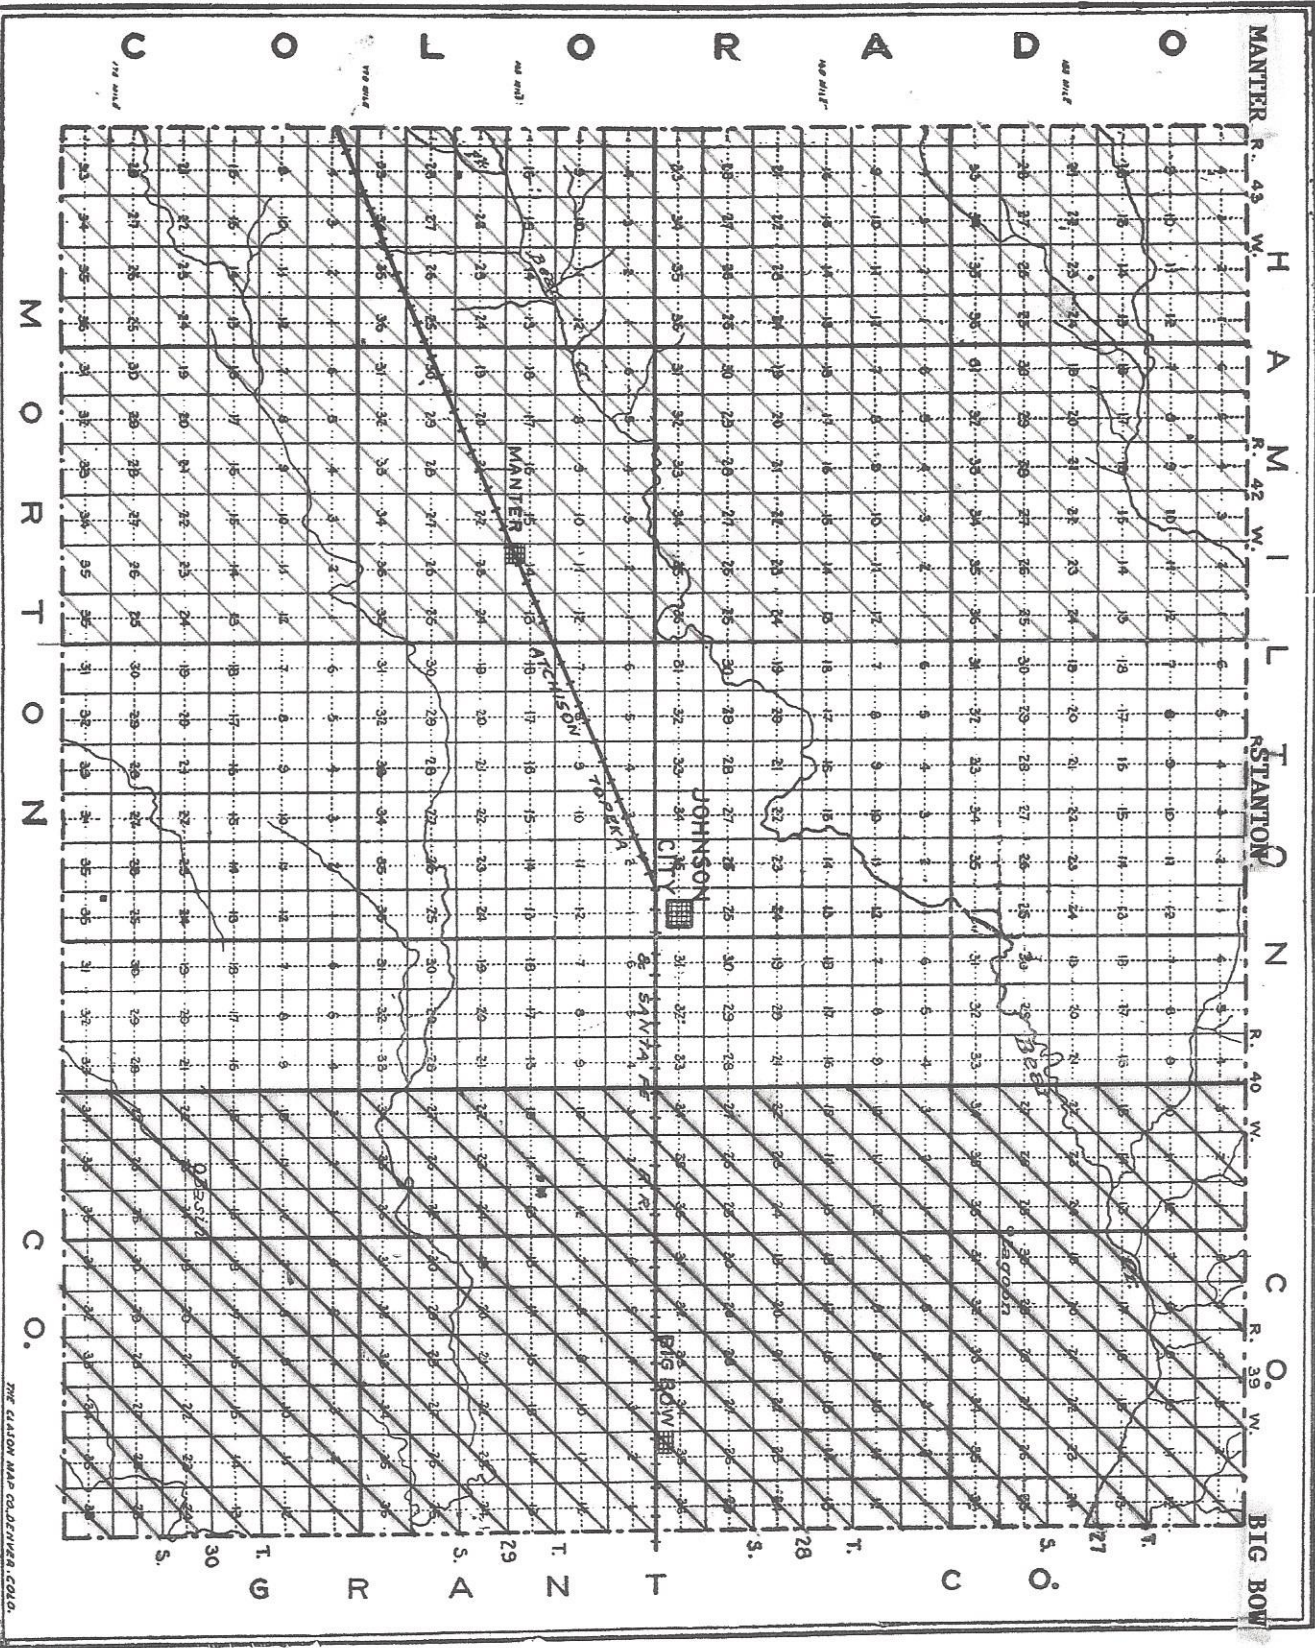

STANTON COUNTY, KANSAS

TOWNSHIP MAP
AND PRECINCT MAP

THE CLAYTON MAP CO. DENVER, COLO.