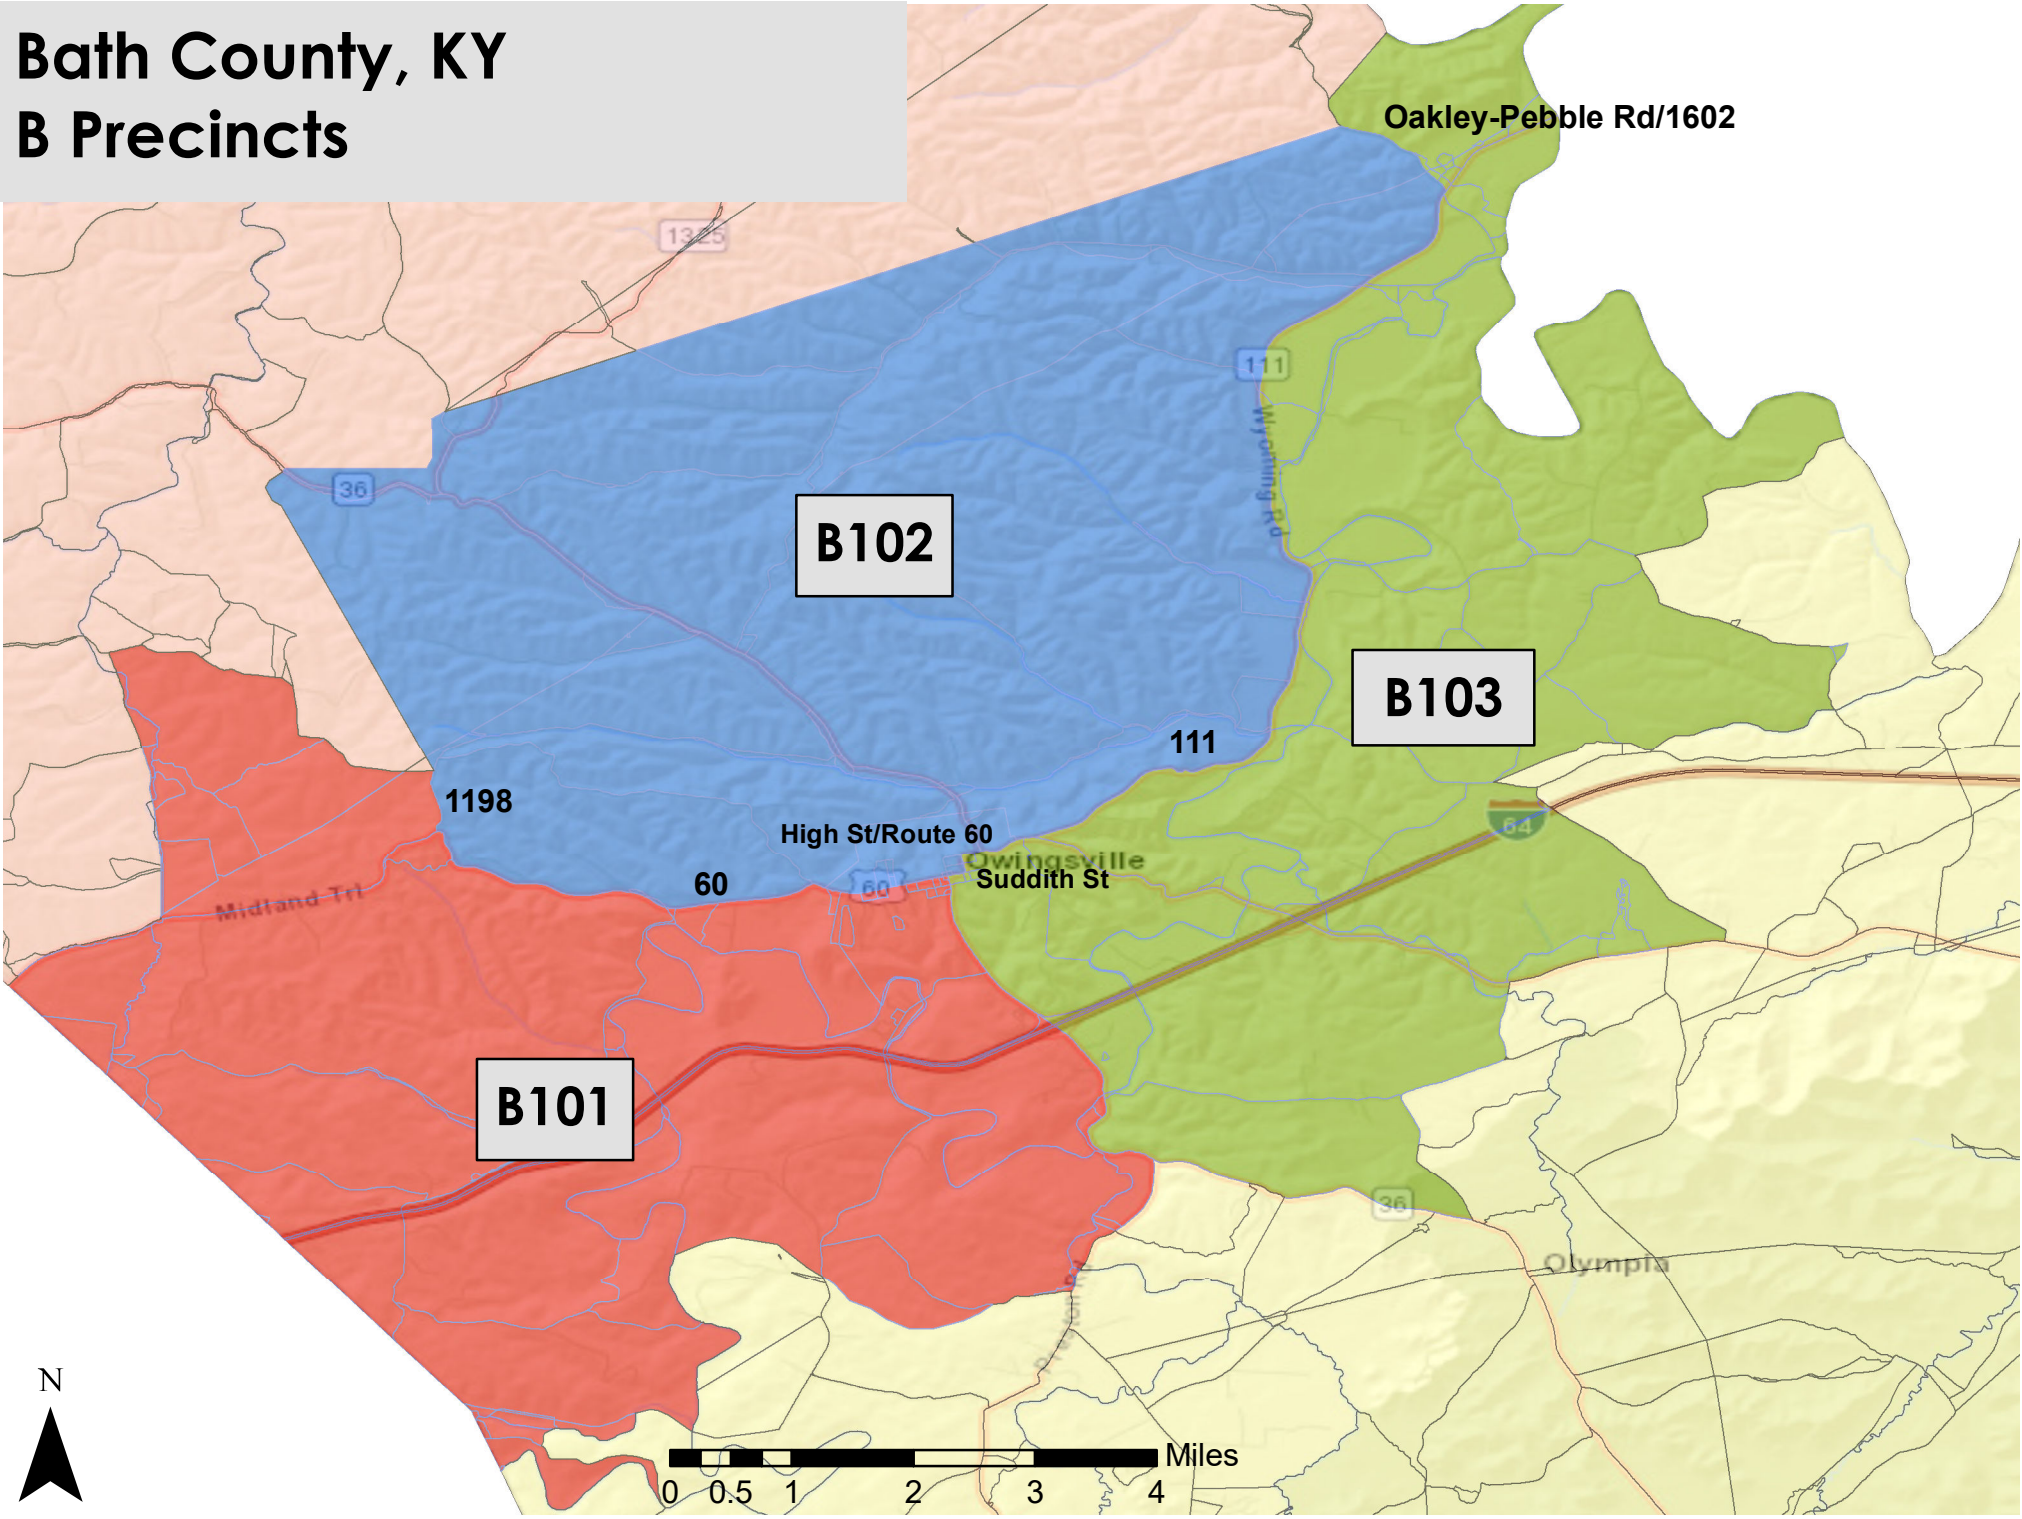

# Bath County, KY B Precincts

Oakley-Pebble Rd/1602

**B102**

**B103**

**B101**

1198

111

60

High St/Route 60

Owingsville  
Suddith St

64

36

Olympia

0 0.5 1 2 3 4 Miles

N