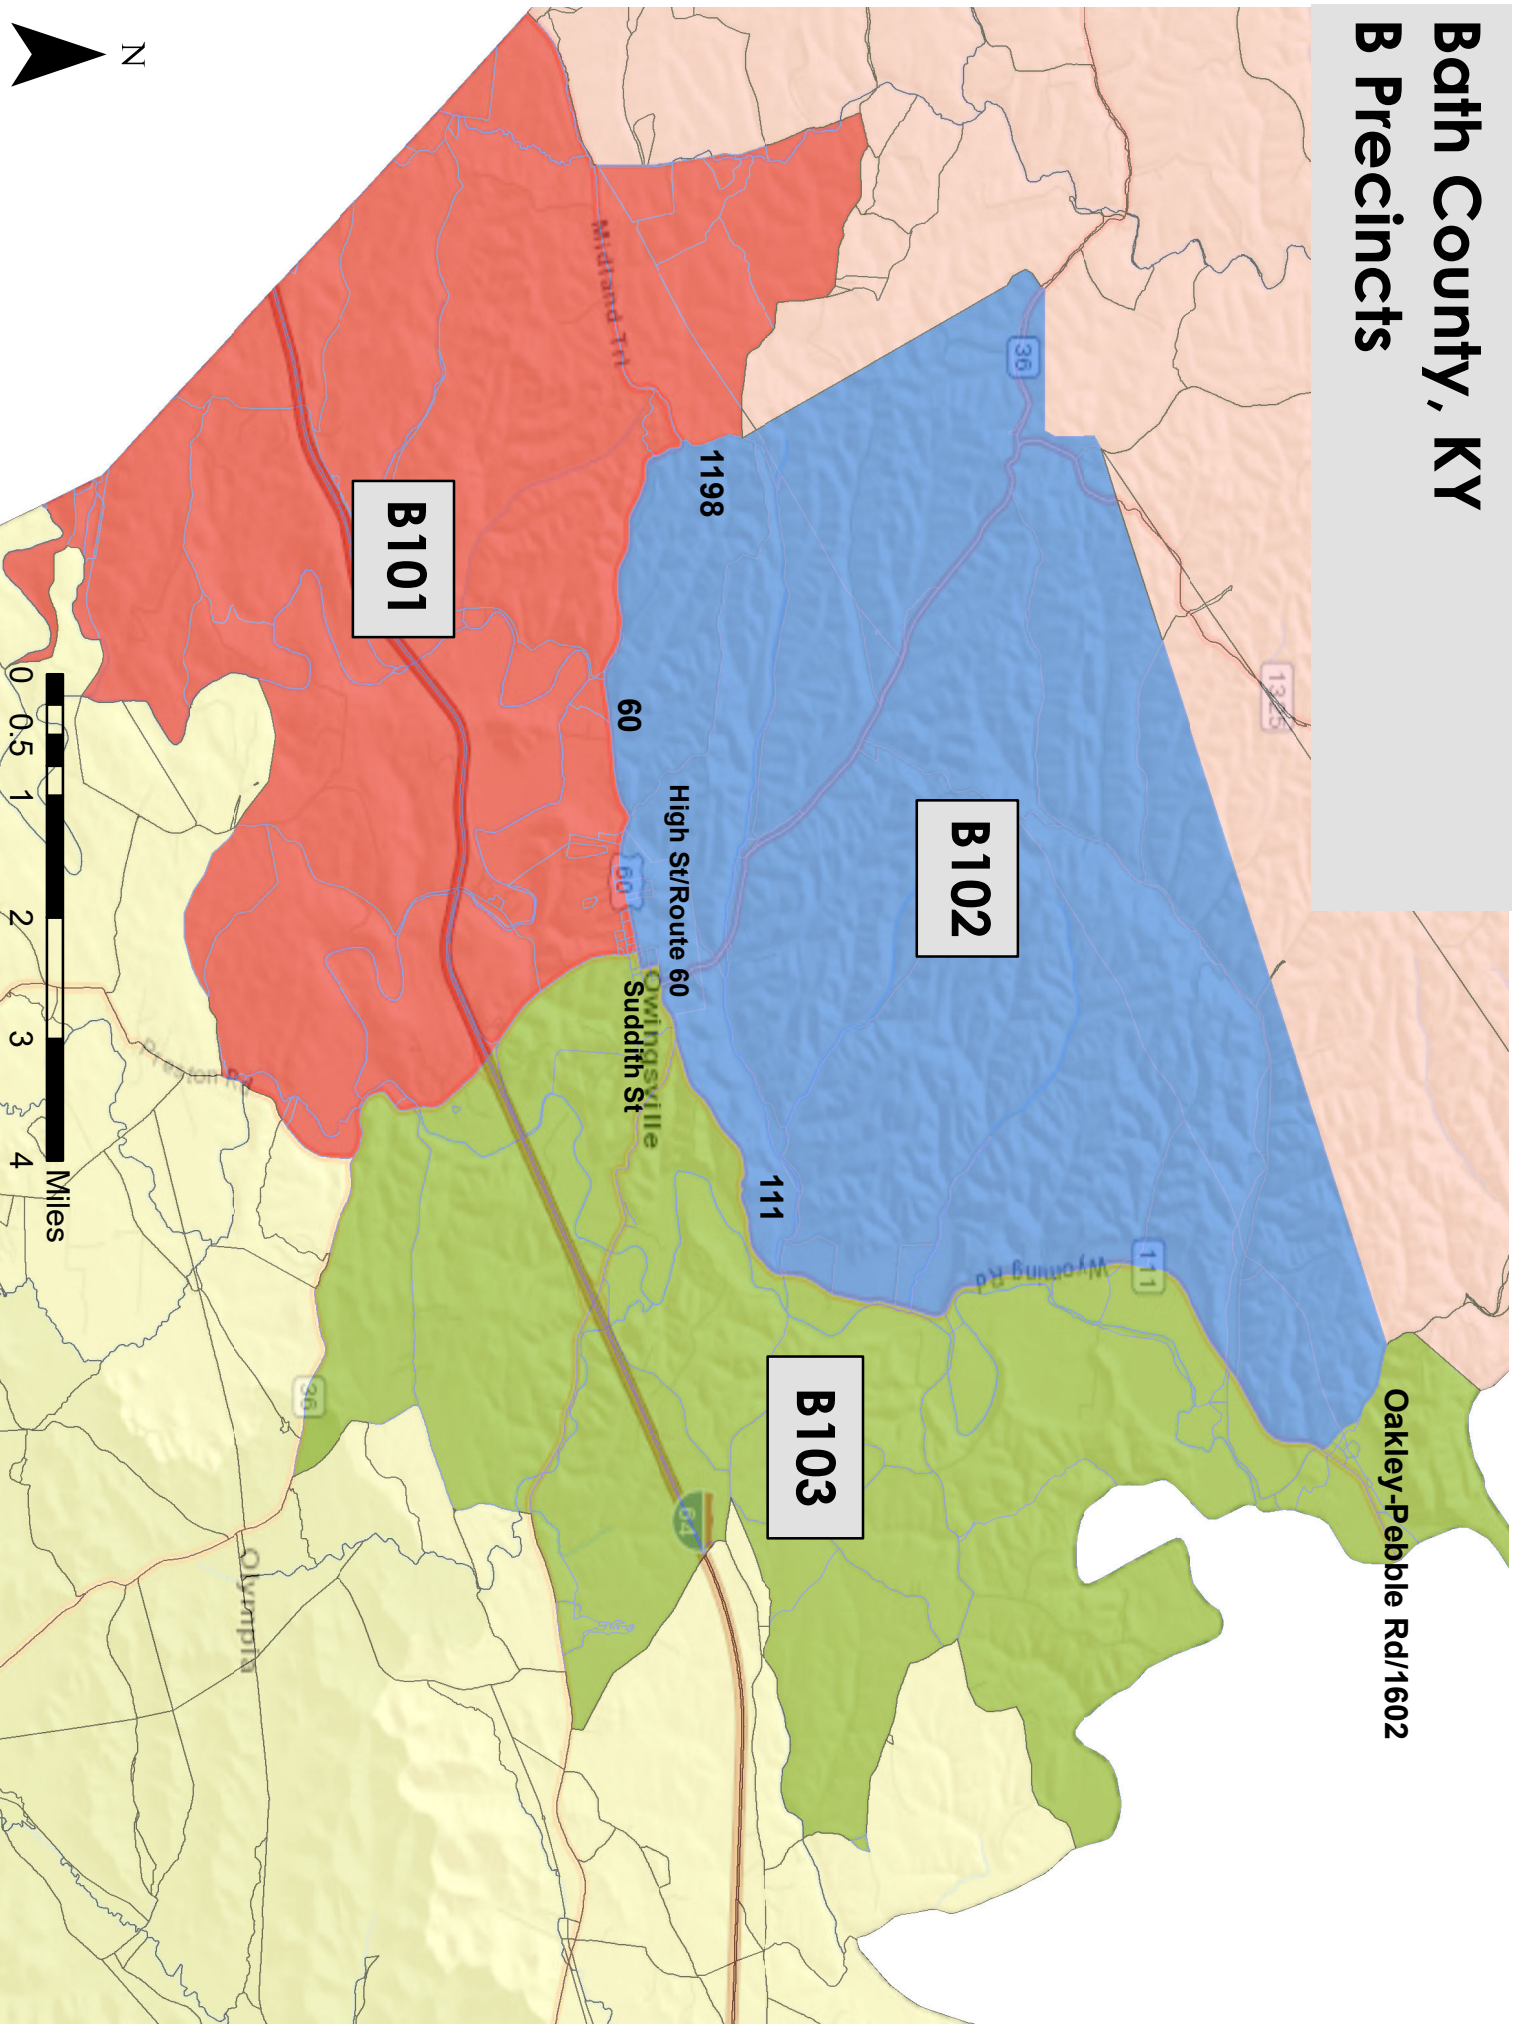

Bath County, KY A and B Precincts Boundary

Bath County, KY B and C Precincts Boundary

Bath County, KY A Precincts

Bath County, KY B Precincts

Bath County, KY C Precincts

Oakley-Pebble Rd/1602