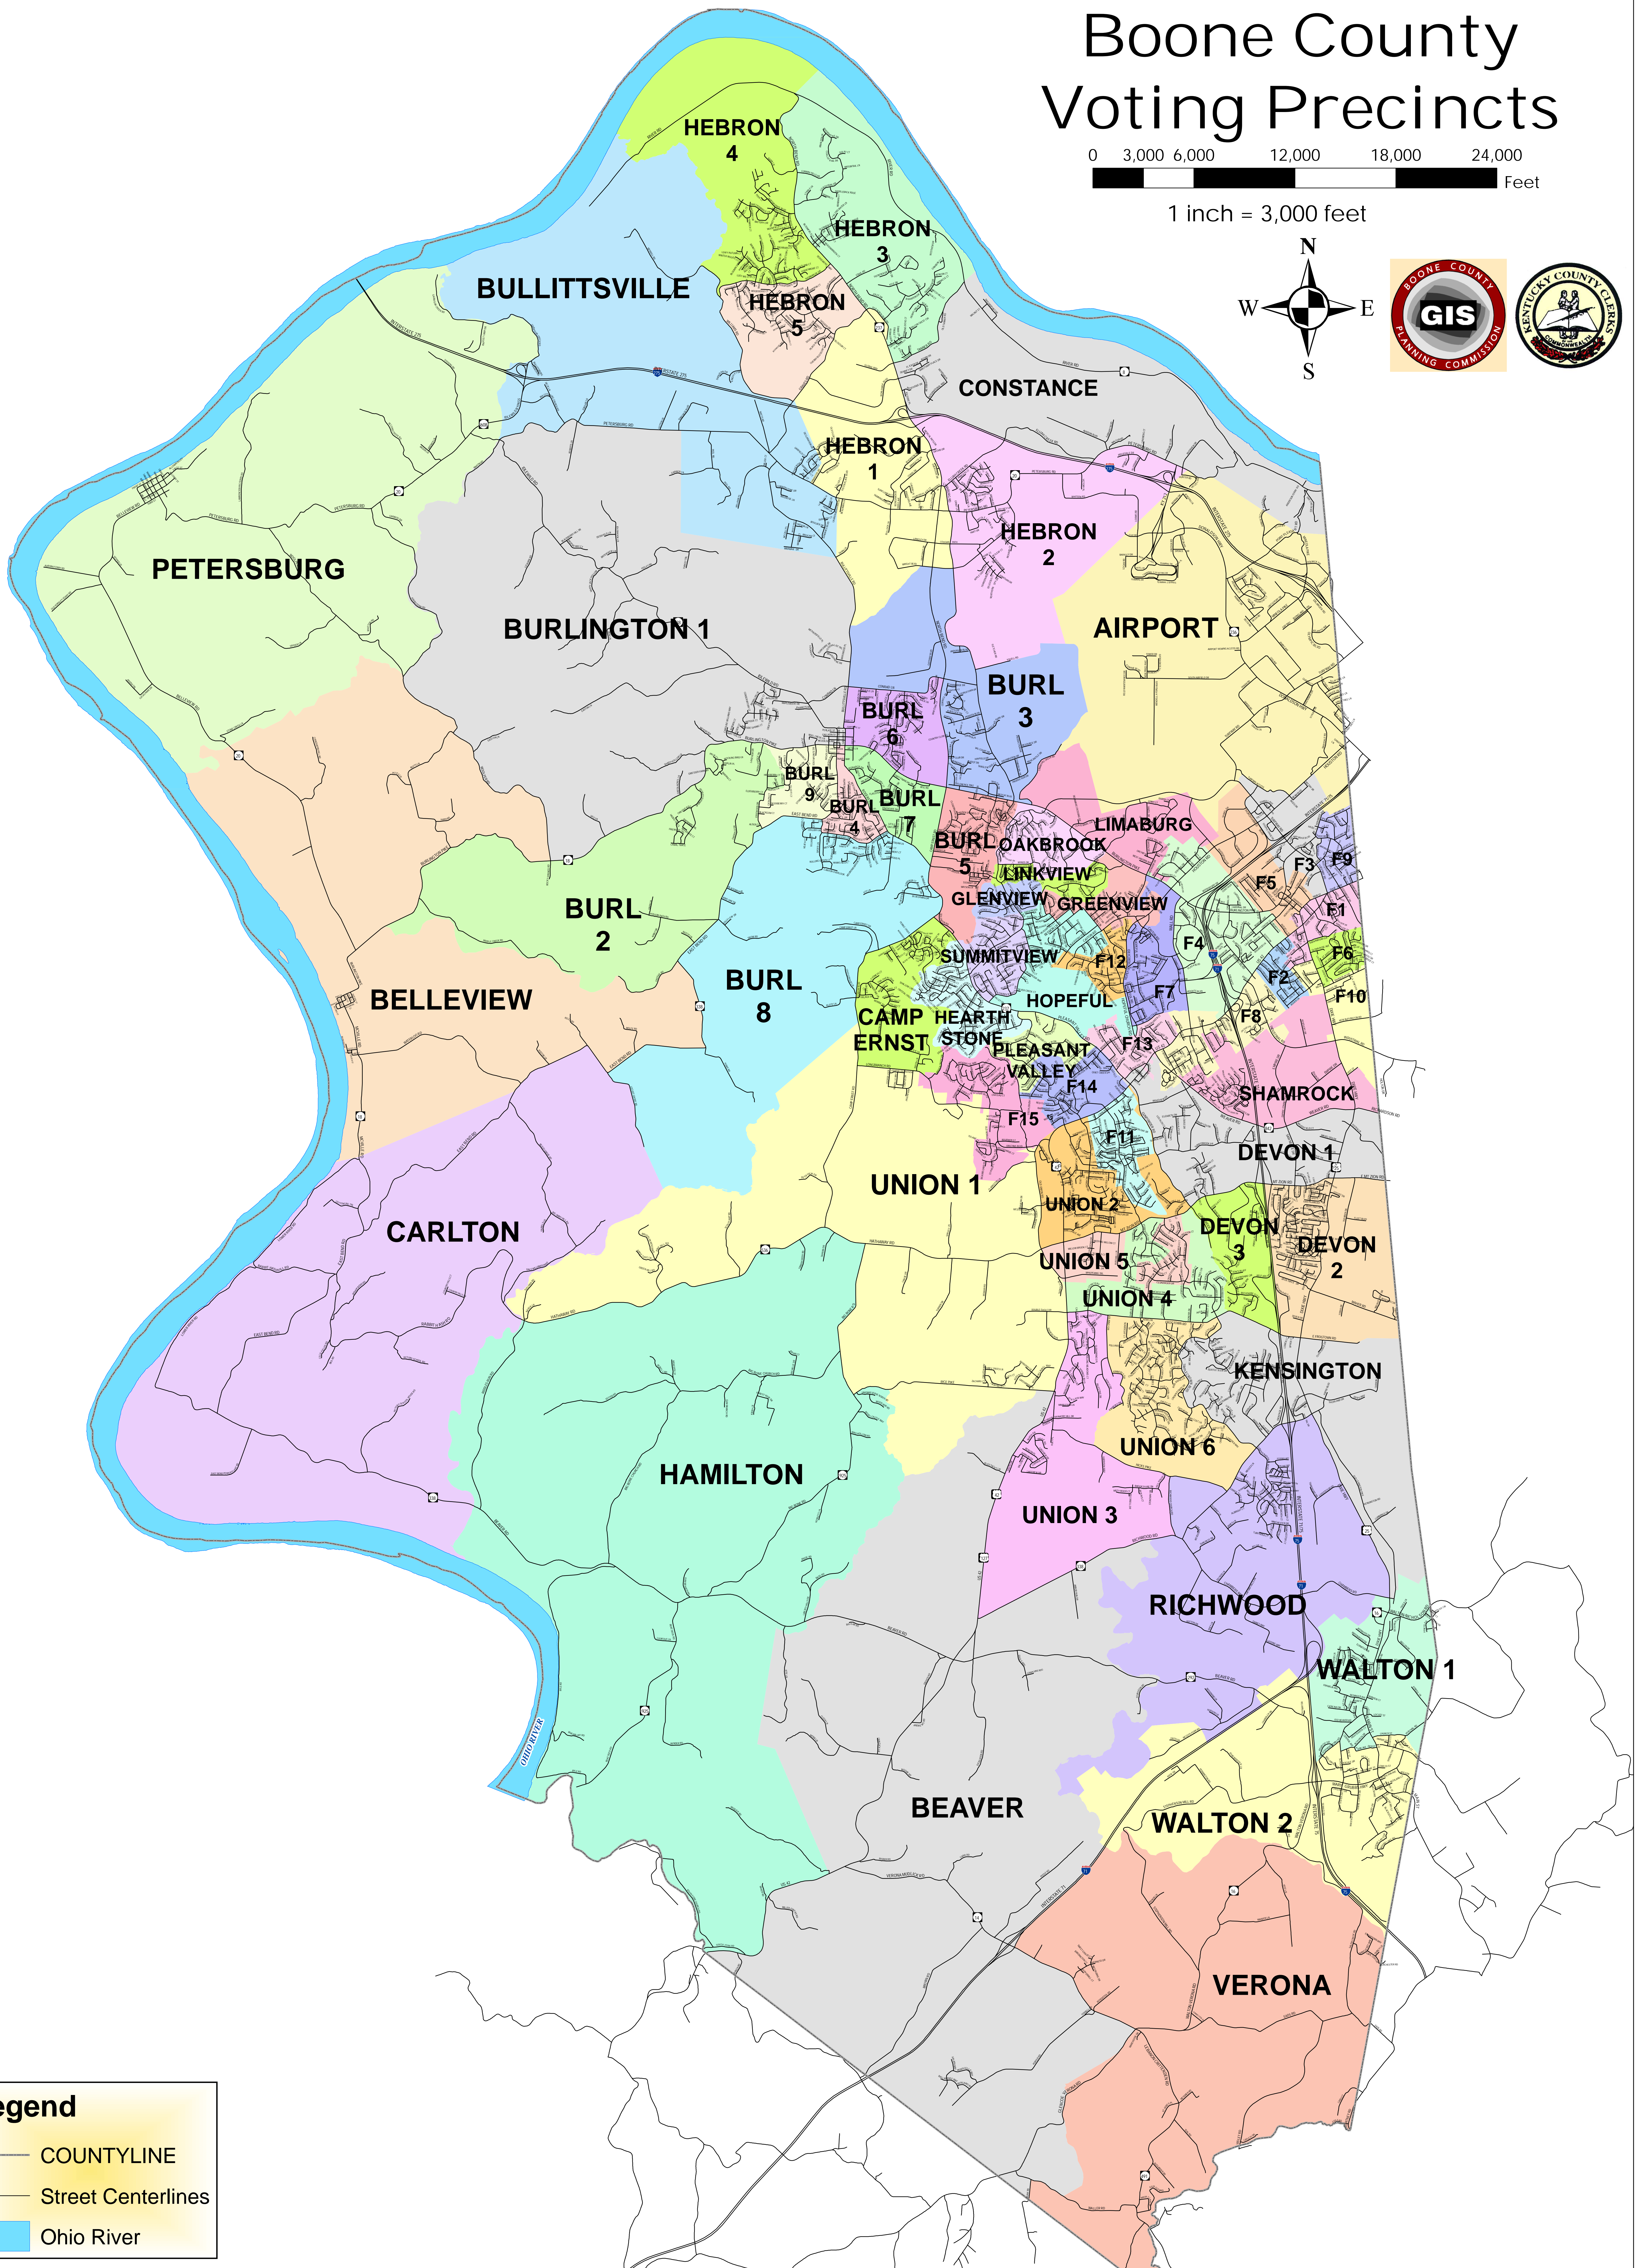

Boone County Voting Precincts

0 3,000 6,000 12,000 18,000 24,000
Feet

1 inch = 3,000 feet

Legend

- COUNTYLINE
- Street Centerlines
- Ohio River