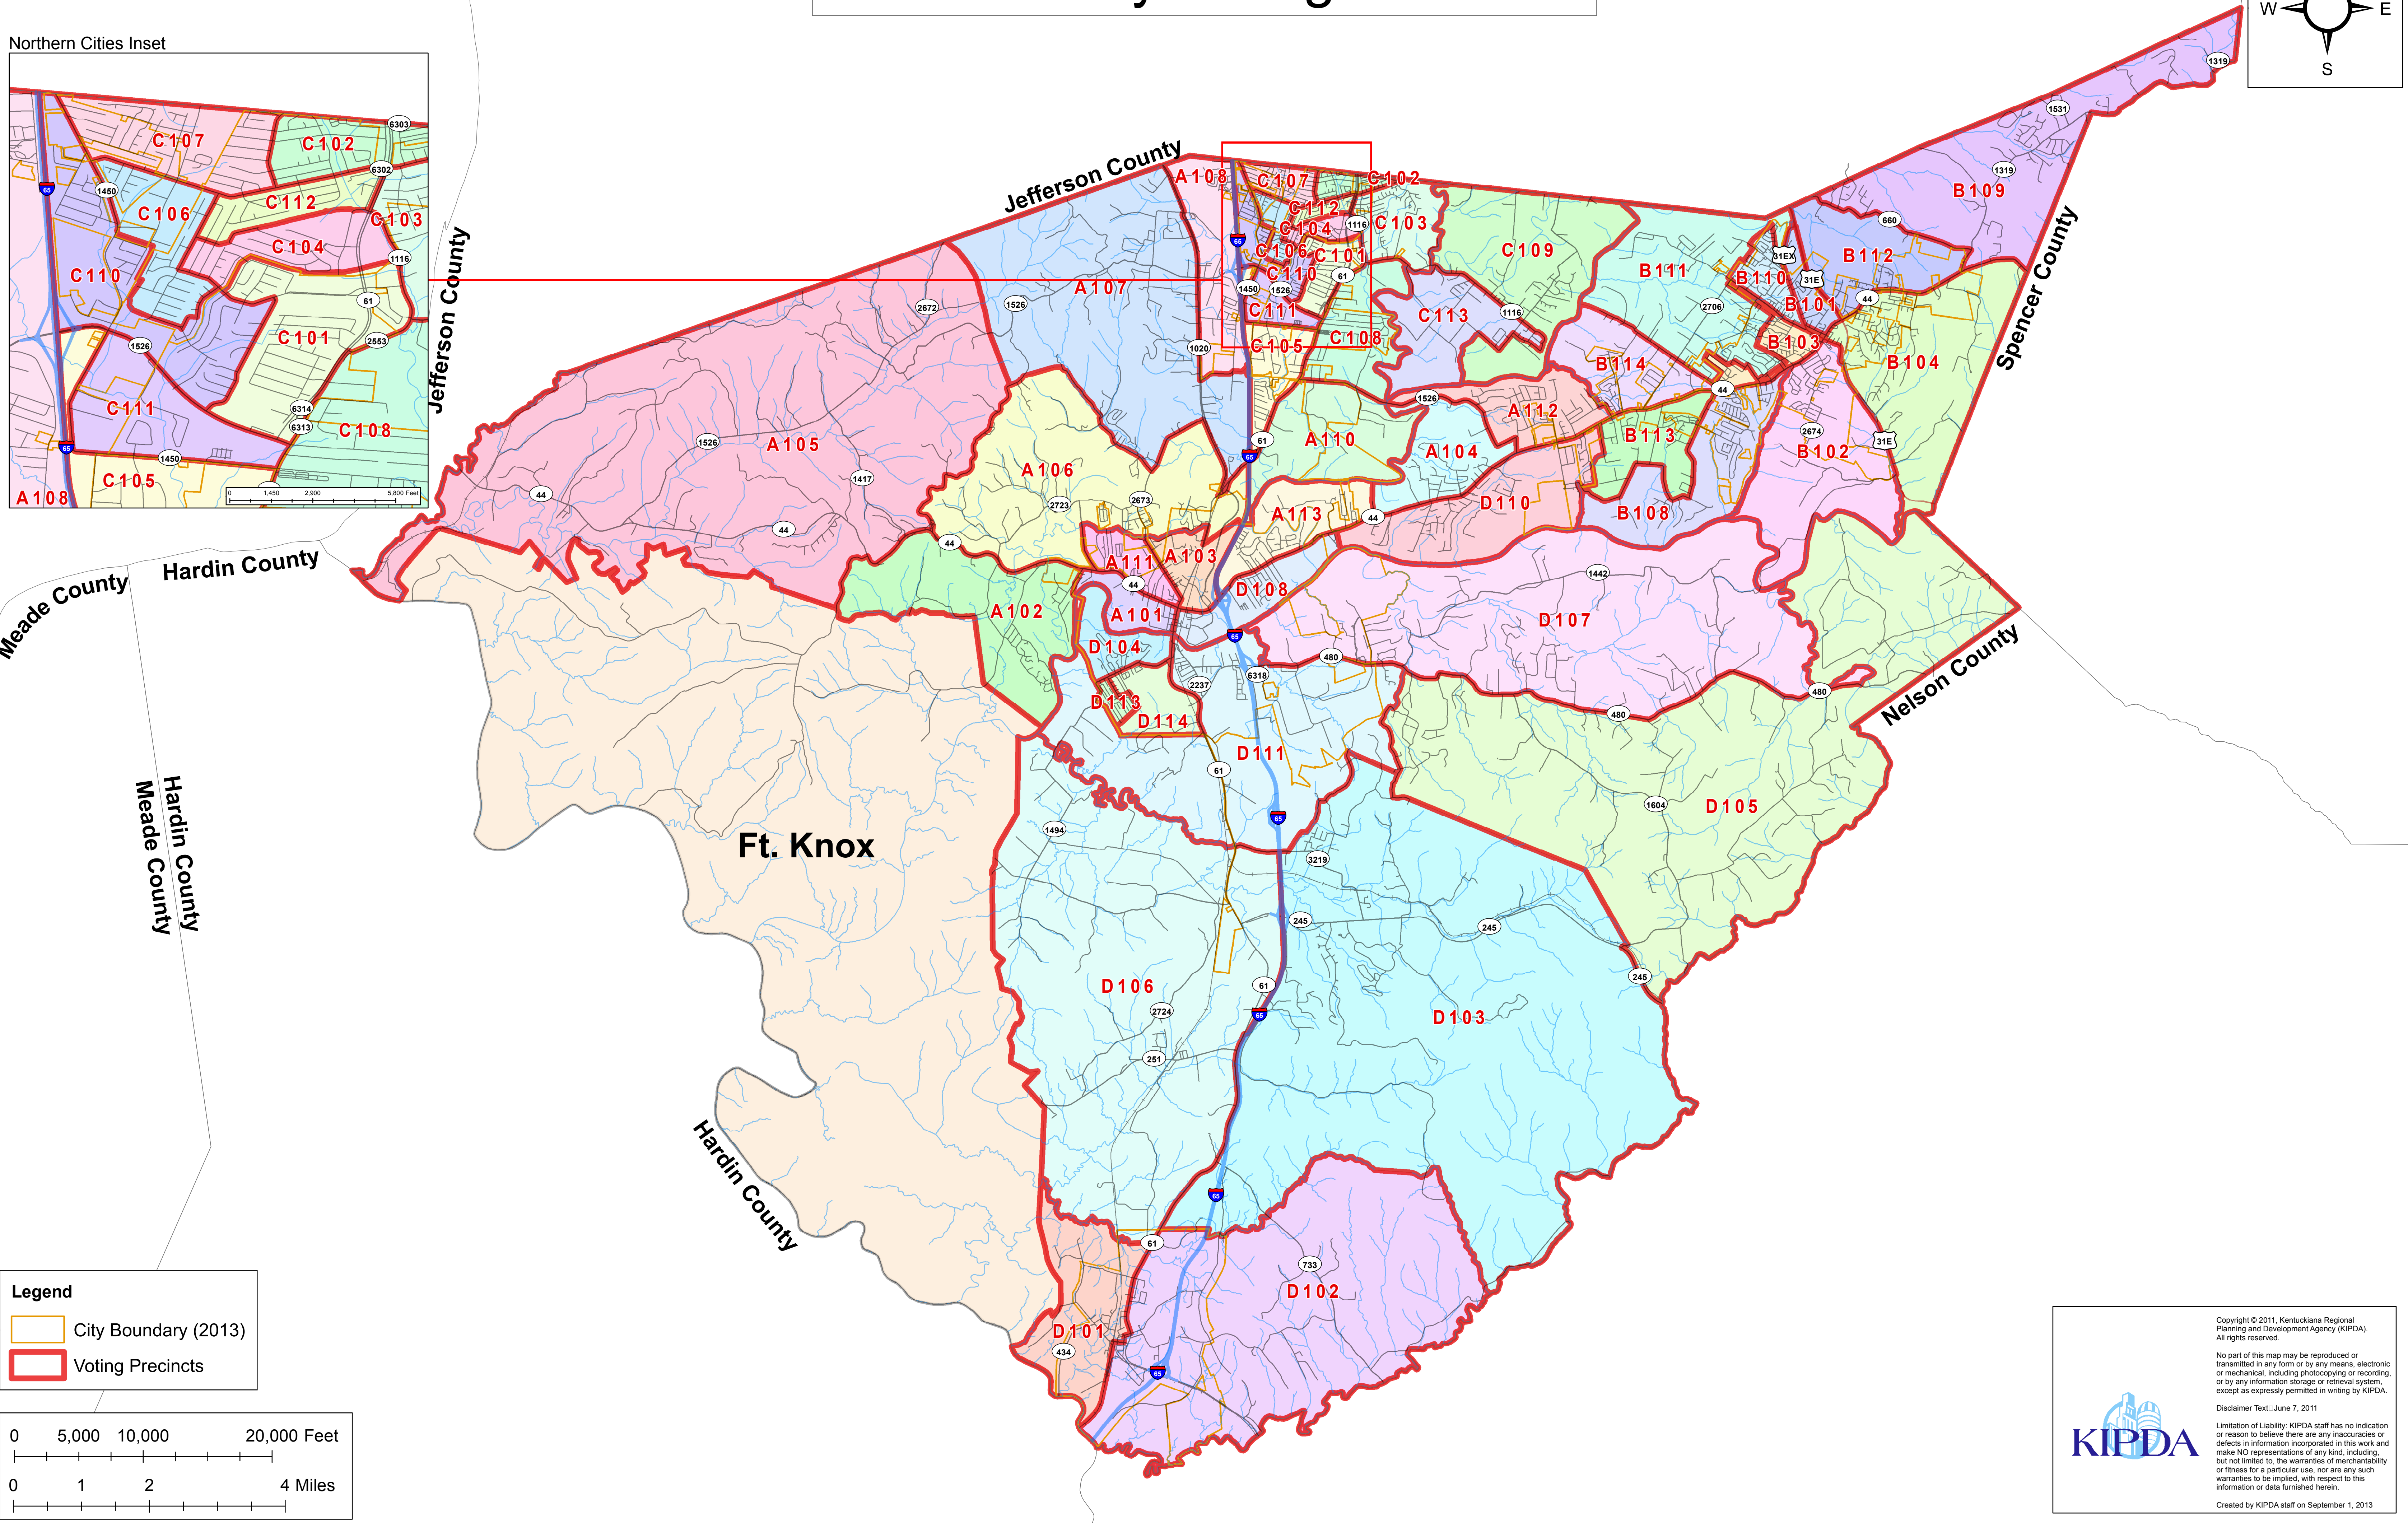

Bullitt County Voting Precincts

Northern Cities Inset

Legend

- City Boundary (2013)
- Voting Precincts

Copyright © 2011, Kentuckiana Regional Planning and Development Agency (KIPDA). All rights reserved.

No part of this map may be reproduced or transmitted in any form or by any means, electronic or mechanical, including photocopying or recording, or by any information storage or retrieval system, except as expressly permitted in writing by KIPDA.